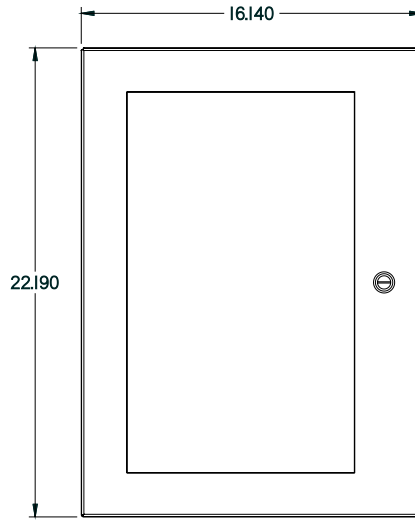

PART No. 1481WSSDH2420

for more information visit
www.hammfg.com

Data subject to change without notice

TOP VIEW

ISOMETRIC VIEW

BACK VIEW

LEFT SIDE VIEW

FRONT VIEW

RIGHT SIDE VIEW

BOTTOM VIEW