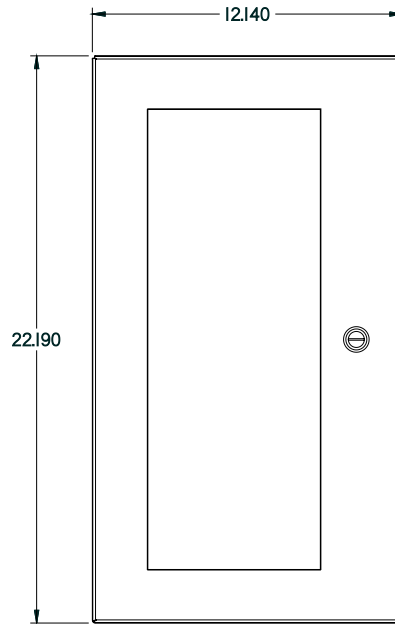

PART No. 1481WSSDH2416

for more information visit
www.hammfg.com

Data subject to change without notice

TOP VIEW

ISOMETRIC VIEW

BACK VIEW

LEFT SIDE VIEW

FRONT VIEW

RIGHT SIDE VIEW

BOTTOM VIEW