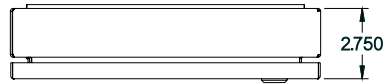

PART No. 1481WSSDH2416

for more information visit
www.hammfg.com

Data subject to change without notice

TOP VIEW

ISOMETRIC VIEW

BACK VIEW

LEFT SIDE VIEW

FRONT VIEW

RIGHT SIDE VIEW

BOTTOM VIEW