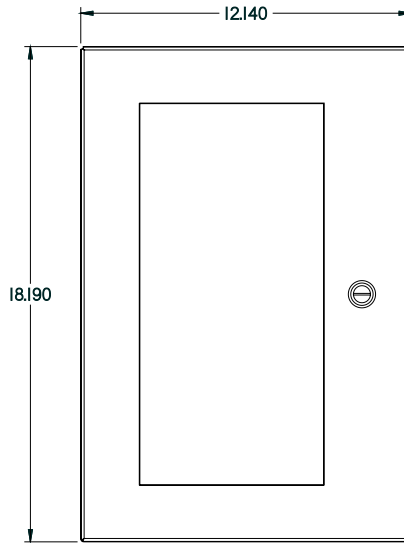

**PART No. 1481WSSDH2016**

for more information visit  
[www.hammfg.com](http://www.hammfg.com)

Data subject to change without notice

TOP VIEW

ISOMETRIC VIEW

BACK VIEW

LEFT SIDE VIEW

FRONT VIEW

RIGHT SIDE VIEW

BOTTOM VIEW