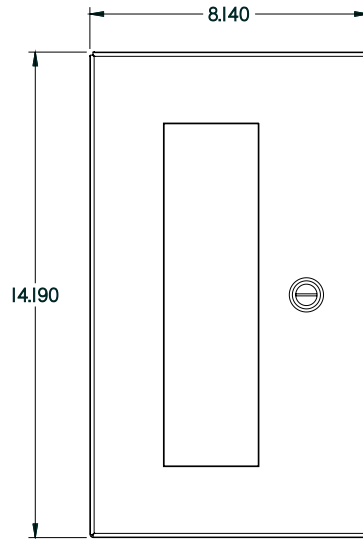

PART No. 1481WSSDH1612

for more information visit
www.hammfg.com

Data subject to change without notice

TOP VIEW

ISOMETRIC VIEW

BACK VIEW

LEFT SIDE VIEW

FRONT VIEW

RIGHT SIDE VIEW

BOTTOM VIEW