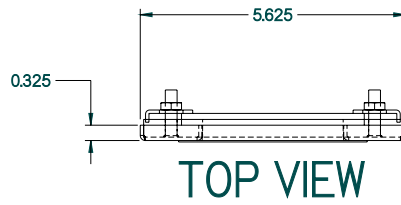

PART No. 1481WN41303

for more information visit
www.hammfg.com

Data subject to change without notice

TOP VIEW

ISOMETRIC VIEW

REAR VIEW

FRONT VIEW

SIDE VIEW