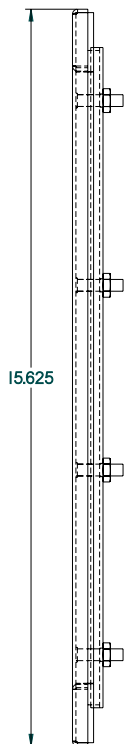

PART No. 1481WN41303

for more information visit
www.hammfg.com

Data subject to change without notice

TOP VIEW

ISOMETRIC VIEW

REAR VIEW

FRONT VIEW

SIDE VIEW