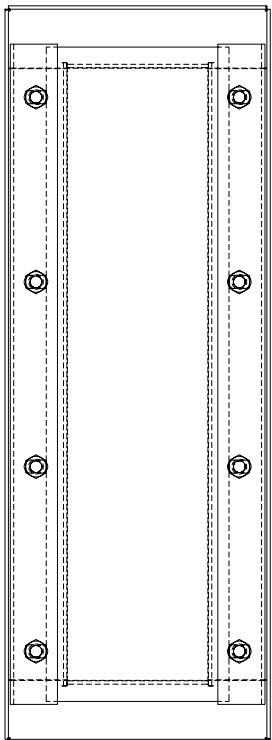

PART No. 1481WN41303

for more information visit
www.hammfg.com

Data subject to change without notice

TOP VIEW

ISOMETRIC VIEW

REAR VIEW

FRONT VIEW

SIDE VIEW