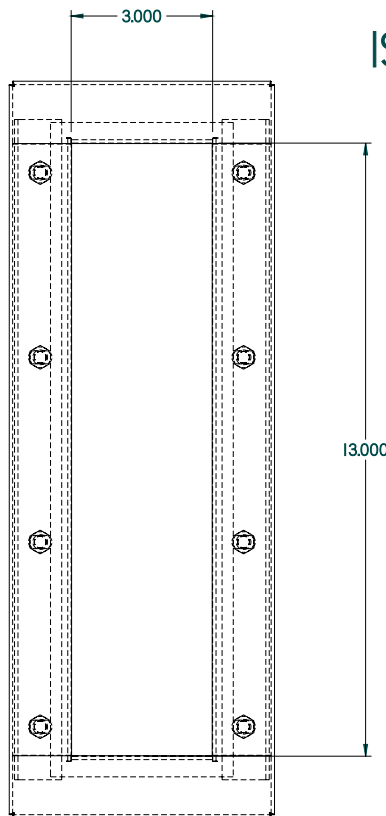

PART No. 1481WN41303

for more information visit
www.hammfg.com

Data subject to change without notice

TOP VIEW

ISOMETRIC VIEW

REAR VIEW

FRONT VIEW

SIDE VIEW