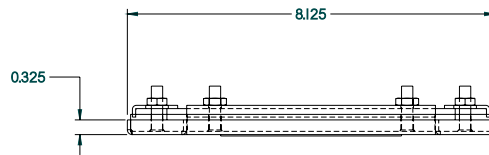

PART No. 1481WN40905

for more information visit
www.hammfg.com

Data subject to change without notice

ISOMETRIC VIEW

TOP VIEW

REAR VIEW

FRONT VIEW

SIDE VIEW