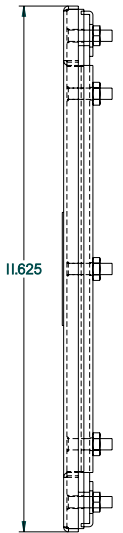

PART No. 1481WN40905

for more information visit
www.hammfg.com

Data subject to change without notice

ISOMETRIC VIEW

TOP VIEW

REAR VIEW

FRONT VIEW

SIDE VIEW