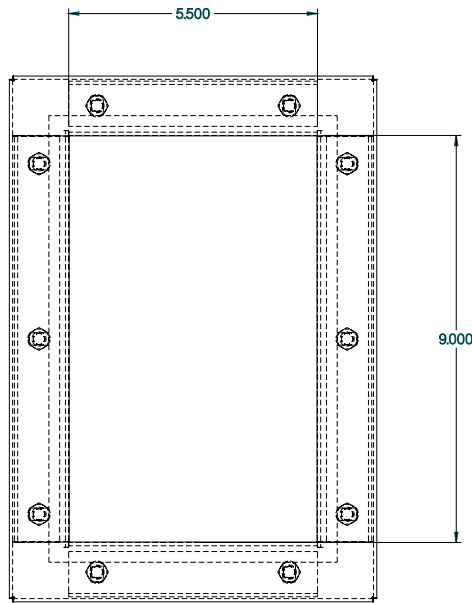

PART No. 1481WN40905

for more information visit
www.hammfg.com

Data subject to change without notice

ISOMETRIC VIEW

TOP VIEW

REAR VIEW

FRONT VIEW

SIDE VIEW