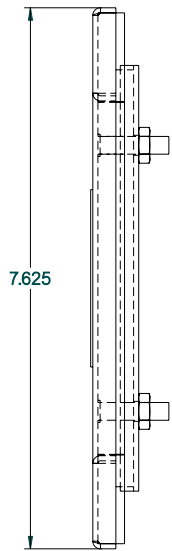

PART No. 1481WN40503

for more information visit
www.hammfg.com

Data subject to change without notice

TOP VIEW

ISOMETRIC VIEW

REAR VIEW

FRONT VIEW

SIDE VIEW