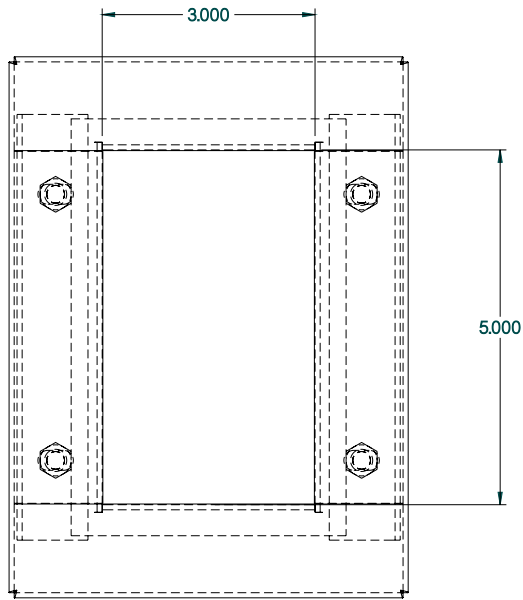

PART No. 1481WN40503

for more information visit
www.hammfg.com

Data subject to change without notice

TOP VIEW

ISOMETRIC VIEW

REAR VIEW

FRONT VIEW

SIDE VIEW