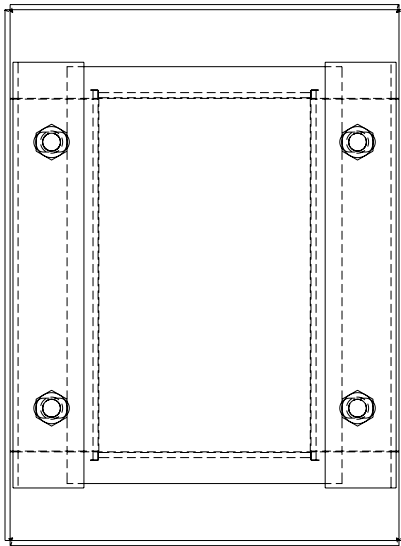

PART No. 1481WN40503

for more information visit
www.hammfg.com

Data subject to change without notice

TOP VIEW

ISOMETRIC VIEW

REAR VIEW

FRONT VIEW

SIDE VIEW