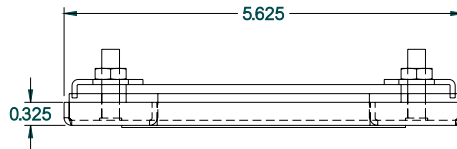

PART No. 1481WN40503

for more information visit
www.hammfg.com

Data subject to change without notice

TOP VIEW

ISOMETRIC VIEW

REAR VIEW

FRONT VIEW

SIDE VIEW