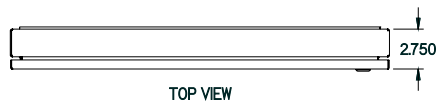

**PART No. 1481WDH2430**

for more information visit  
[www.hammfg.com](http://www.hammfg.com)

Data subject to change without notice

ISOMETRIC VIEW

BACK VIEW

LEFT SIDE VIEW

FRONT VIEW

RIGHT SIDE VIEW

BOTTOM VIEW