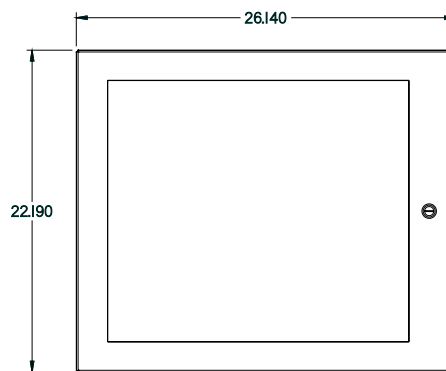

**PART No. 1481WDH2430**

for more information visit  
[www.hammfg.com](http://www.hammfg.com)

Data subject to change without notice

ISOMETRIC VIEW

BACK VIEW

LEFT SIDE VIEW

FRONT VIEW

RIGHT SIDE VIEW

BOTTOM VIEW