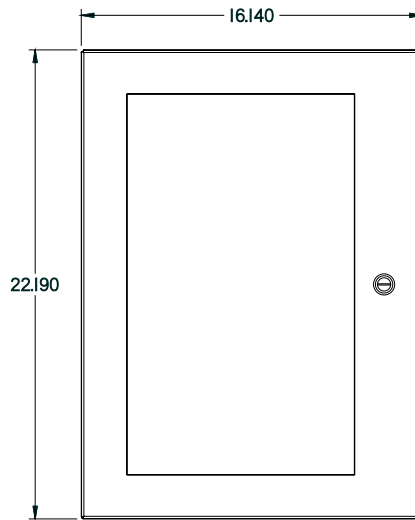

PART No. 1481WDH2420

for more information visit
www.hammfg.com

Data subject to change without notice

TOP VIEW

ISOMETRIC VIEW

BACK VIEW

LEFT SIDE VIEW

FRONT VIEW

RIGHT SIDE VIEW

BOTTOM VIEW