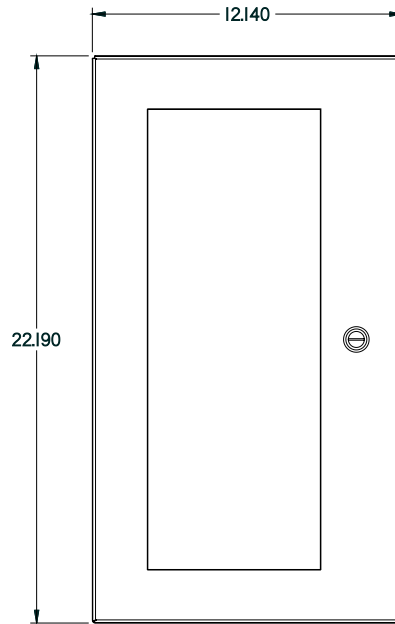

PART No. 1481WDH2416

for more information visit
www.hammfg.com

Data subject to change without notice

TOP VIEW

ISOMETRIC VIEW

BACK VIEW

LEFT SIDE VIEW

FRONT VIEW

RIGHT SIDE VIEW

BOTTOM VIEW