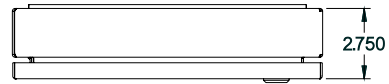

PART No. 1481WDH2416

for more information visit
www.hammfg.com

Data subject to change without notice

TOP VIEW

ISOMETRIC VIEW

BACK VIEW

LEFT SIDE VIEW

FRONT VIEW

RIGHT SIDE VIEW

BOTTOM VIEW