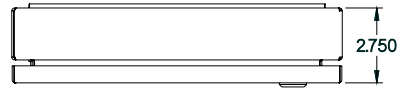

PART No. 1481WDH2016

for more information visit
www.hammfg.com
Data subject to change without notice

TOP VIEW

ISOMETRIC VIEW

BACK VIEW

LEFT SIDE VIEW

FRONT VIEW

RIGHT SIDE VIEW