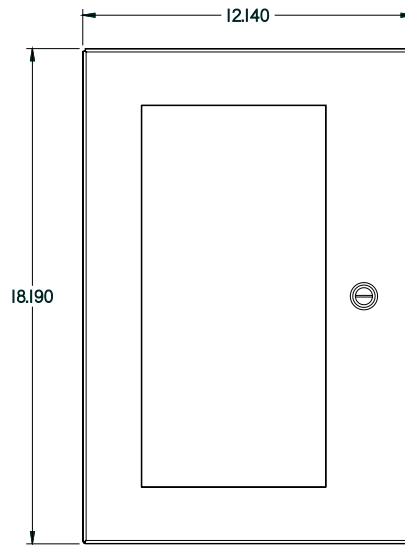

PART No. 1481WDH2016

for more information visit
www.hammfg.com
Data subject to change without notice

TOP VIEW

ISOMETRIC VIEW

BACK VIEW

LEFT SIDE VIEW

FRONT VIEW

RIGHT SIDE VIEW

BOTTOM VIEW