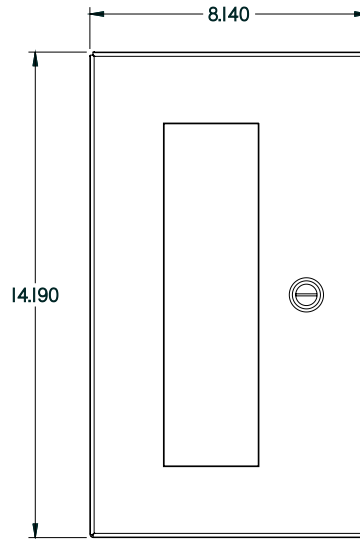

PART No. 1481WDH1612

for more information visit
www.hammfg.com

Data subject to change without notice

TOP VIEW

ISOMETRIC VIEW

BACK VIEW

LEFT SIDE VIEW

FRONT VIEW

RIGHT SIDE VIEW

BOTTOM VIEW