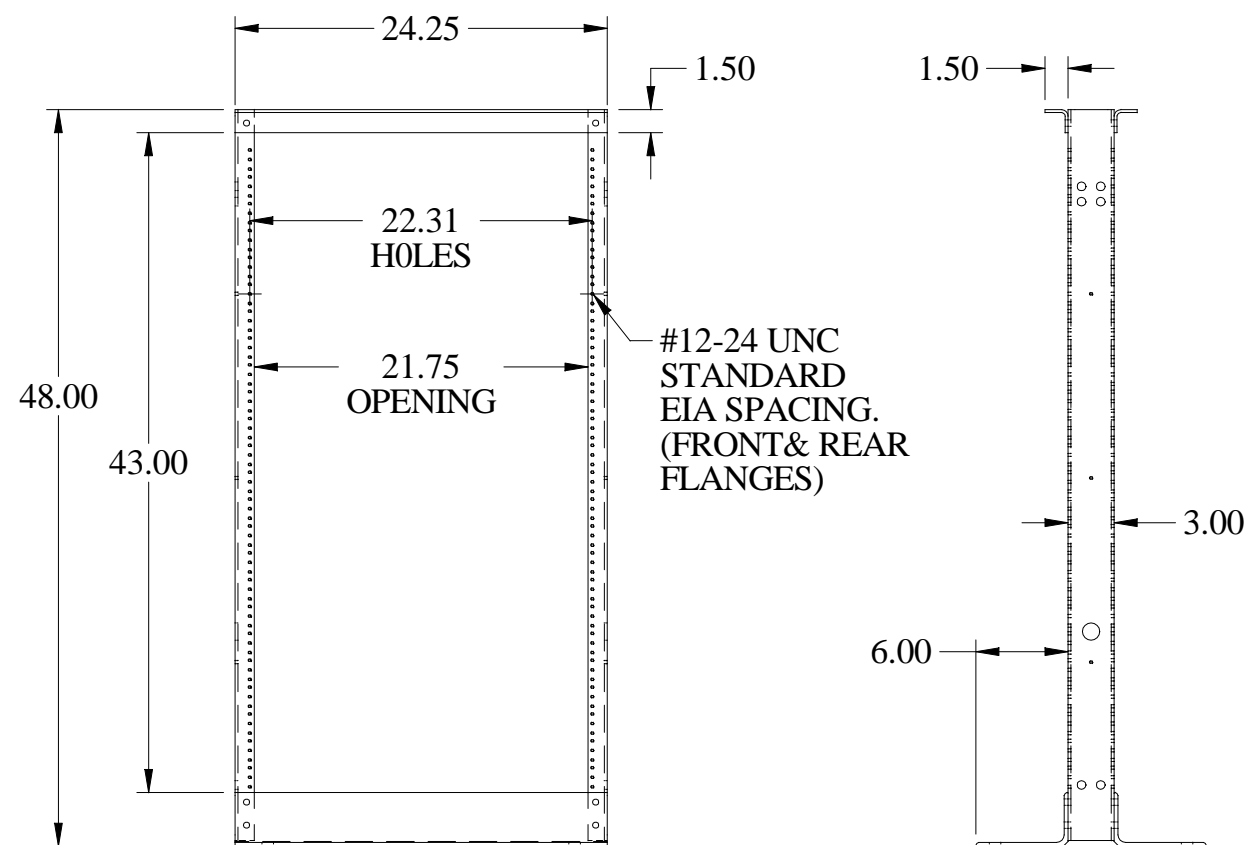

PART No. RRAL2348

for more information visit
www.hammondmfg.com

Data subject to change without notice

Isometric drawing Not to Scale

FRONT VIEW

SIDE VIEW