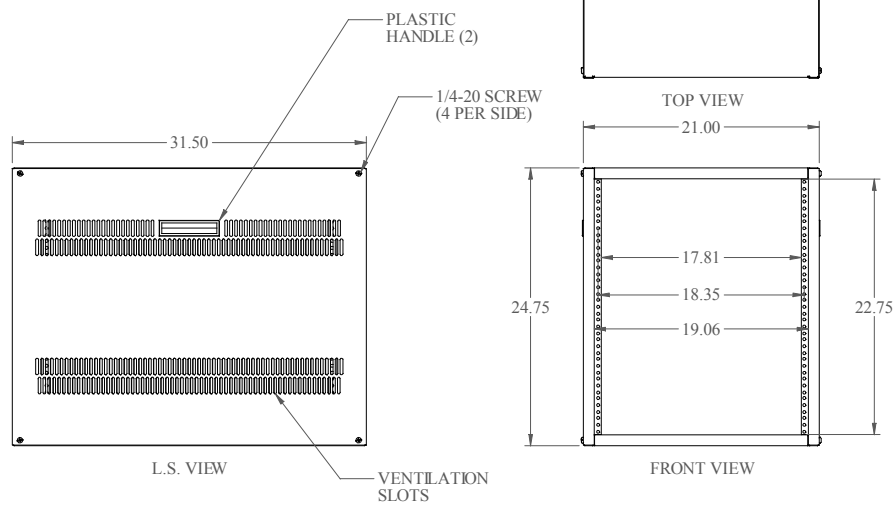

PART No. RCHV1902231

for more information visit
www.hammfg.com

BOTTOMVIEW