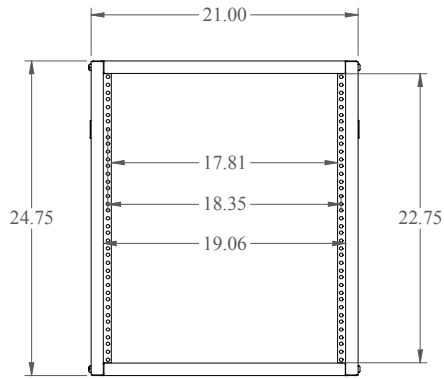

**PART No. RCHV1902224**  
 for more information visit  
[www.hammfg.com](http://www.hammfg.com)  
 Data subject to change without notice.  
 Isometric drawing not to scale.  
 Shipped knockdown for handling ease  
 & protection.

TOP VIEW

FRONT VIEW

R.S. VIEW

BOTTOM VIEW