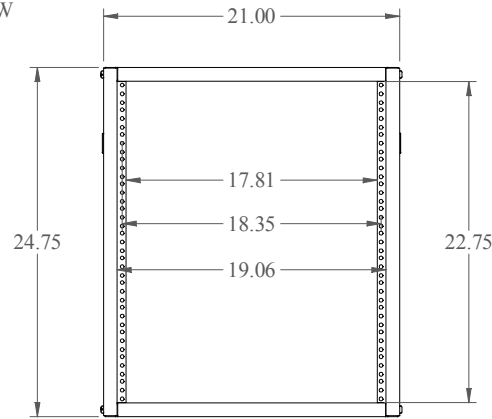

PART No. RCHV1902217

for more information visit
www.hammfg.com

Data subject to change without notice.
Isometric drawing not to scale.
Shipped knockdown for handling ease
& protection.

TOP VIEW

L.S. VIEW

VENTILATION
SLOTS

FRONT VIEW

R.S. VIEW

BOTTOM VIEW