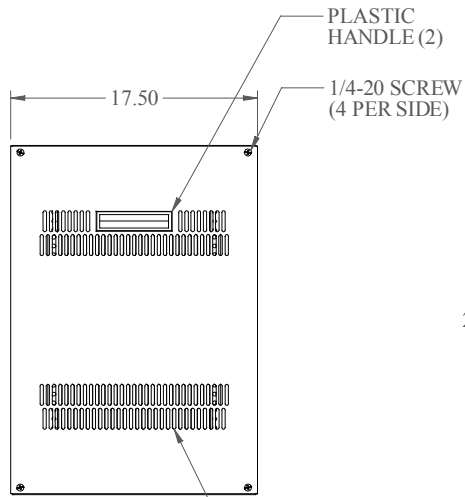

PART No. RCHV1902217

for more information visit
www.hammfg.com

Data subject to change without notice.
Isometric drawing not to scale.
Shipped knockdown for handling ease
& protection.

TOP VIEW

L.S. VIEW

VENTILATION
SLOTS

FRONT VIEW

R.S. VIEW

BOTTOM VIEW