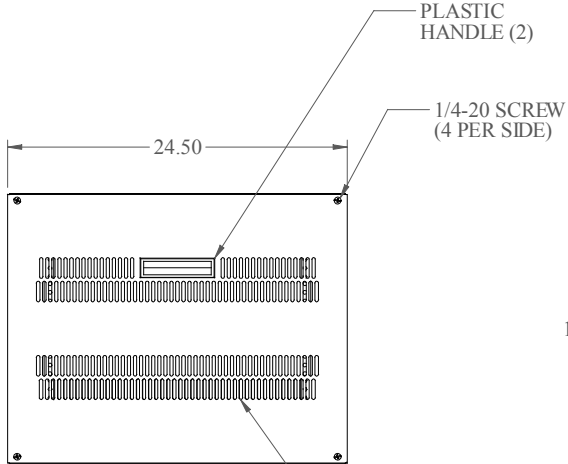

PART No. RCHV1901724
 for more information visit
www.hammfg.com
 Data subject to change without notice.
 Isometric drawing not to scale.
 Shipped knockdown for handling ease
 & protection.

TOP VIEW

L.S. VIEW

VENTILATION SLOTS

FRONT VIEW

R.S. VIEW

BOTTOM VIEW