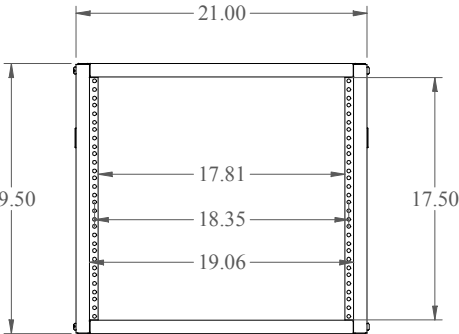

PART No. RCHV1901724
 for more information visit
www.hammfg.com
 Data subject to change without notice.
 Isometric drawing not to scale.
 Shipped knockdown for handling ease
 & protection.

TOP VIEW

L.S. VIEW

VENTILATION SLOTS

FRONT VIEW

R.S. VIEW

BOTTOM VIEW