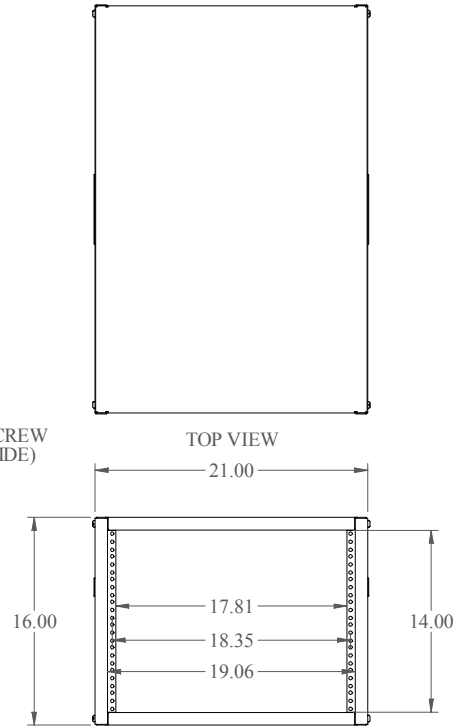

PART No. RCHV1901431

for more information visit
www.hammfg.com

Data subject to change without notice.
Isometric drawing not to scale.
Shipped knockdown for handling ease
& protection.

L.S. VIEW

VENTILATION
SLOTS

FRONT VIEW

BOTTOM VIEW

R.S. VIEW