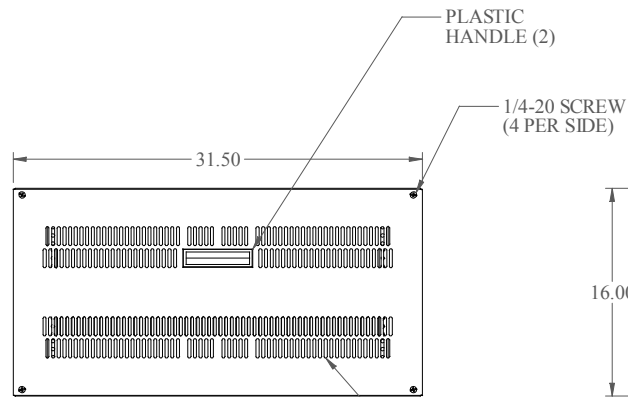

PART No. RCHV1901431

for more information visit
www.hammfg.com

Data subject to change without notice.
Isometric drawing not to scale.
Shipped knockdown for handling ease
& protection.

L.S. VIEW

VENTILATION
SLOTS

FRONT VIEW

BOTTOM VIEW

R.S. VIEW