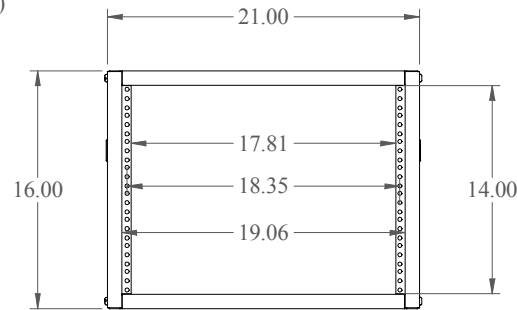

PART No. RCHV1901424

for more information visit  
[www.hammfg.com](http://www.hammfg.com)

Data subject to change without notice.  
Isometric drawing not to scale.  
Shipped knockdown for handling ease  
& protection.

TOP VIEW

R.S. VIEW

BOTTOM VIEW