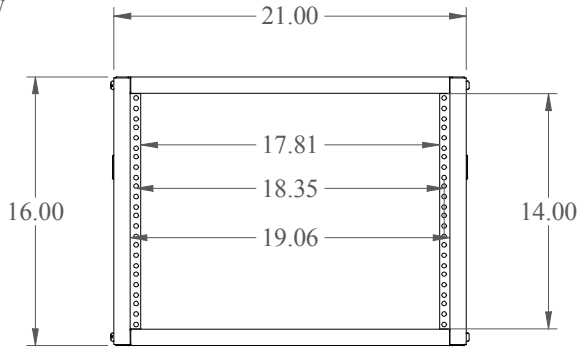

PART No. RCHV1901417
 for more information visit
www.hammfg.com
 Data subject to change without notice.
 Isometric drawing not to scale.
 Shipped knockdown for handling ease
 & protection.

TOP VIEW

VENTILATION SLOTS

BOTTOM VIEW