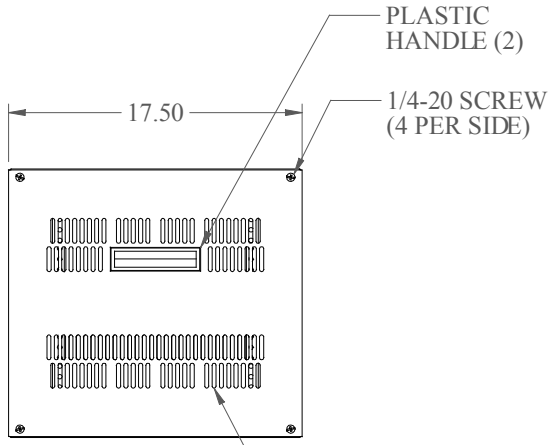

PART No. RCHV1901417
 for more information visit
www.hammfg.com
 Data subject to change without notice.
 Isometric drawing not to scale.
 Shipped knockdown for handling ease
 & protection.

TOP VIEW

VENTILATION SLOTS

BOTTOM VIEW