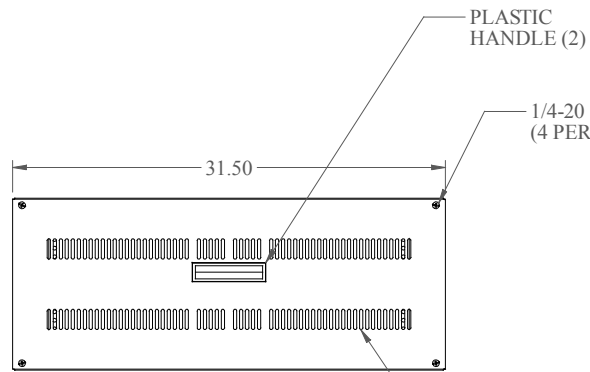

PART No. RCHV1901031

for more information visit
www.hammfg.com

Data subject to change without notice.
Isometric drawing not to scale.
Shipped knockdown for handling ease
& protection.

L.S. VIEW

VENTILATION
SLOTS

TOP VIEW

FRONT VIEW

R.S. VIEW

BOTTOM VIEW