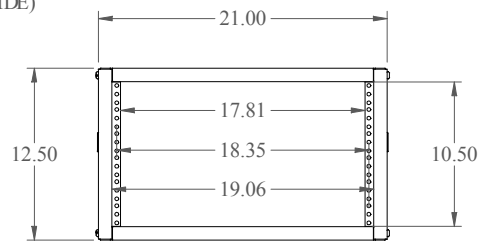

PART No. RCHV1901031

for more information visit
www.hammfg.com

Data subject to change without notice.
Isometric drawing not to scale.
Shipped knockdown for handling ease
& protection.

L.S. VIEW

VENTILATION
SLOTS

TOP VIEW

FRONT VIEW

R.S. VIEW

BOTTOM VIEW