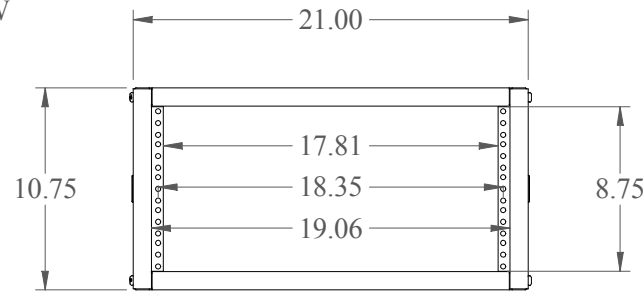

PART No. RCHV1900817

for more information visit  
[www.hammfg.com](http://www.hammfg.com)

Data subject to change without notice.  
Isometric drawing not to scale.  
Shipped knockdown for handling ease  
& protection.

TOP VIEW

L.S. VIEW

FRONT VIEW

R.S. VIEW

BOTTOM VIEW