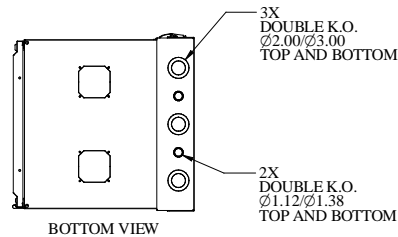

Item Number	Title	Quantity
1	HWM - REAR MOUNT ASSY	1
2	HWM - CENTRE SECTION	1
3	HWM - VENTED DOOR ASSY	1
4	19" TAPPED PANEL RAILS (PAIR)	1

PART NUMBERS	
HWM2424U20BK	PAINTED BLACK SAND TEXTURED VENTED FRONT DOOR

NOTES
See Hammond Website for Additional Accessories

Data subject to change without notice. Isometric drawing not to scale.

**HAMMOND
MANUFACTURING**™

www.hammondmfg.com

PART NO.HWM2424U20BK