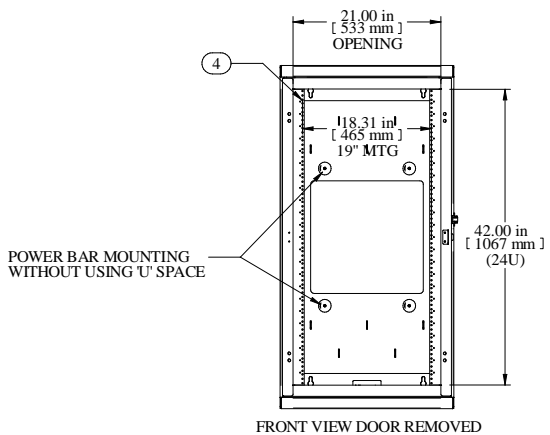

Item Number	Title	Quantity
1	HWM - REAR MOUNT ASSY	1
2	HWM - CENTRE SECTION	1
3	HWM - VENTED DOOR ASSY	1
4	19" TAPPED PANEL RAILS (PAIR)	1

PART NUMBERS	
HWM2424U20BK	PAINTED BLACK SAND TEXTURED VENTED FRONT DOOR

NOTES
See Hammond Website for Additional Accessories

Data subject to change without notice. Isometric drawing not to scale.

**HAMMOND
MANUFACTURING**™

www.hammondmfg.com

PART NO.HWM2424U20BK