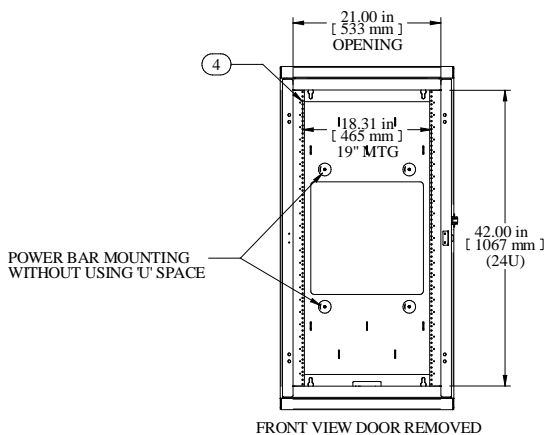

Item Number	Title	Quantity
1	HWM - REAR MOUNT ASSY	1
2	HWM - CENTRE SECTION	1
3	HWM - VENTED DOOR ASSY	1
4	19" TAPPED PANEL RAILS (PAIR)	1

PART NUMBERS	
HWM2424U11BK	PAINTED BLACK SAND TEXTURED VENTED FRONT DOOR

NOTES
See Hammond Website for Additional Accessories

Data subject to change without notice. Isometric drawing not to scale.

**HAMMOND
MANUFACTURING™**

www.hammondmfg.com

PART NO.HWM2424U11BK