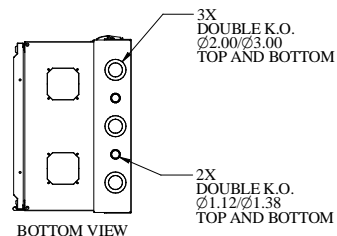

Item Number	Title	Quantity
1	HWM - REAR MOUNT ASSY	1
2	HWM - CENTRE SECTION	1
3	HWM - VENTED DOOR ASSY	1
4	19" TAPPED PANEL RAILS (PAIR)	1

PART NUMBERS	
HWM2424U11BK	PAINTED BLACK SAND TEXTURED VENTED FRONT DOOR

NOTES
See Hammond Website for Additional Accessories

Data subject to change without notice. Isometric drawing not to scale.

**HAMMOND
MANUFACTURING™**

www.hammondmfg.com

PART NO.HWM2424U11BK