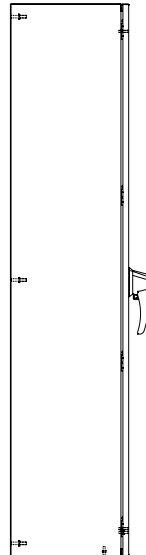

Gross Automation (877) 268-3700 · www.hammondenclosuresales.com · sales@grossautomation.com

**PART No.EN4DSC603812S16**

Data subject to change without notice  
Isometric drawing Not to Scale

TOP VIEW

ISOMETRIC VIEW

BACK VIEW

LEFT SIDE VIEW

FRONT VIEW

RIGHT SIDE VIEW

BOTTOM VIEW