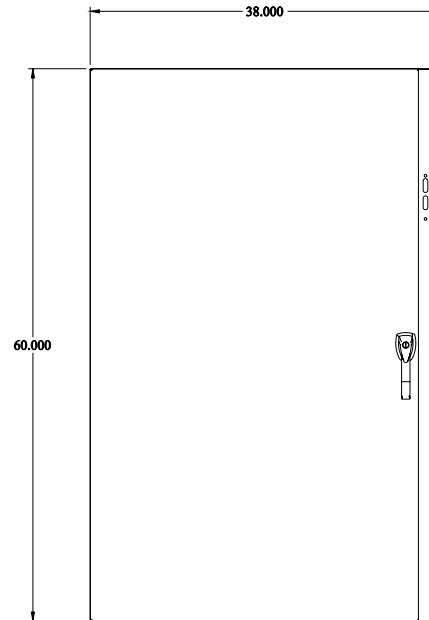

Gross Automation (877) 268-3700 · www.hammondenclosuresales.com · sales@grossautomation.com

**PART No.EN4DSC603812S16**

Data subject to change without notice  
Isometric drawing Not to Scale

TOP VIEW

ISOMETRIC VIEW

BACK VIEW

LEFT SIDE VIEW

FRONT VIEW

RIGHT SIDE VIEW

BOTTOM VIEW