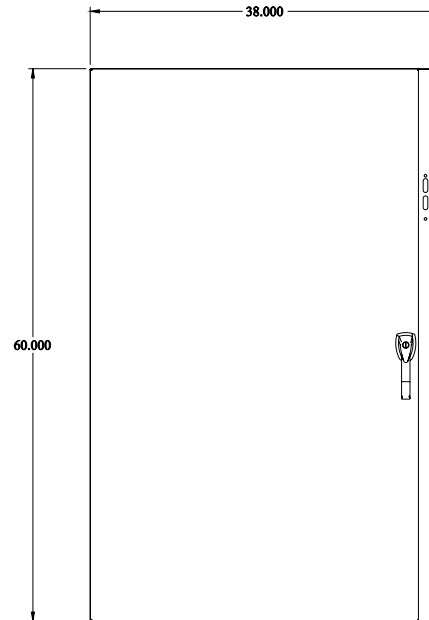

Gross Automation (877) 268-3700 · www.hammondenclosuresales.com · sales@grossautomation.com

**PART No.EN4DSC603812GY**

Data subject to change without notice  
Isometric drawing Not to Scale

TOP VIEW

ISOMETRIC VIEW

BACK VIEW

LEFT SIDE VIEW

FRONT VIEW

RIGHT SIDE VIEW

BOTTOM VIEW