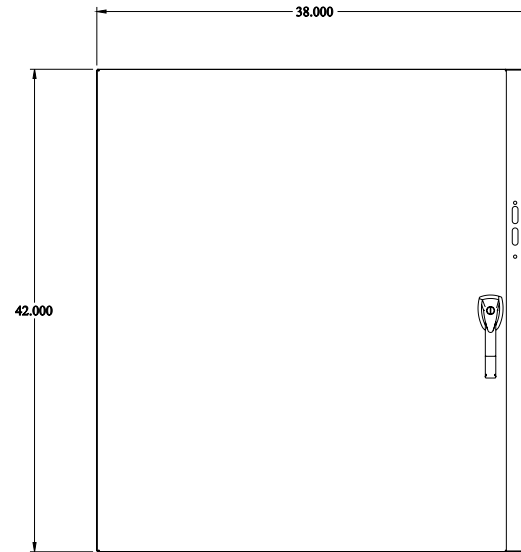

Gross Automation (877) 268-3700 · www.hammondenclosuresales.com · sales@grossautomation.com

PART No.EN4DSC423812S16

Data subject to change without notice
Isometric drawing Not to Scale

TOP VIEW

ISOMETRIC VIEW

BACK VIEW

LEFT SIDE VIEW

FRONT VIEW

RIGHT SIDE VIEW

BOTTOM VIEW