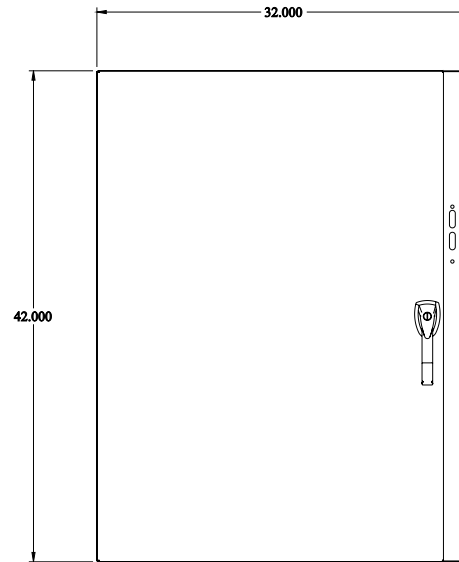

Gross Automation (877) 268-3700 · www.hammondenclosuresales.com · sales@grossautomation.com

 **PART No.EN4DSC423212GY**

Data subject to change without notice
Isometric drawing Not to Scale

TOP VIEW

ISOMETRIC VIEW

BACK VIEW

LEFT SIDE VIEW

FRONT VIEW

RIGHT SIDE VIEW

BOTTOM VIEW