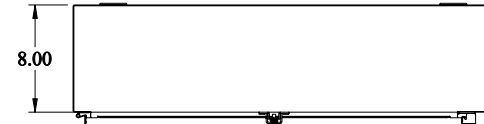

**PART No. 1447SN4SSG8**

Data subject to change without notice  
Isometric drawing Not to Scale

Gross Automation (877) 268-3700 · [www.hammondenclosuresales.com](http://www.hammondenclosuresales.com) · [sales@grossautomation.com](mailto:sales@grossautomation.com)

**ISOMETRIC VIEW**

**TOP VIEW**

**INNER PANEL**

**BACK VIEW**

**SIDE VIEW**

**FRONT VIEW**

**SIDE VIEW**

**BOTTOM VIEW**