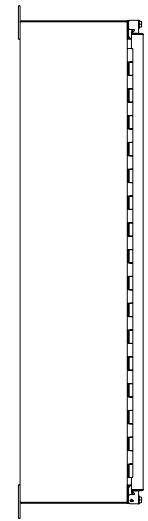

**PART No. 1447SN4SSG8**

Data subject to change without notice  
Isometric drawing Not to Scale

Gross Automation (877) 268-3700 · [www.hammondenclosuresales.com](http://www.hammondenclosuresales.com) · [sales@grossautomation.com](mailto:sales@grossautomation.com)

**ISOMETRIC VIEW**

**TOP VIEW**

**INNER PANEL**

**BACK VIEW**

**SIDE VIEW**

**FRONT VIEW**

**SIDE VIEW**

**BOTTOM VIEW**