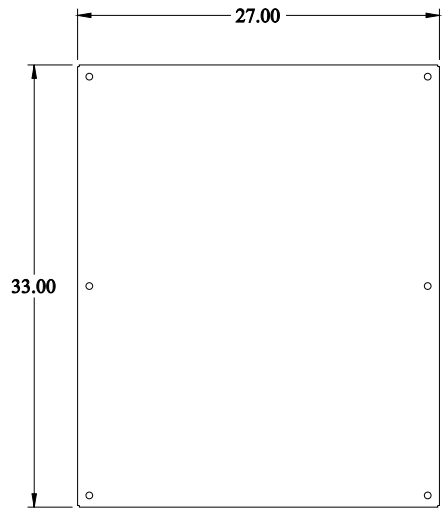

**PART No. 1447SN4SSG8**

Data subject to change without notice  
Isometric drawing Not to Scale

Gross Automation (877) 268-3700 · [www.hammondenclosuresales.com](http://www.hammondenclosuresales.com) · [sales@grossautomation.com](mailto:sales@grossautomation.com)

**ISOMETRIC VIEW**

**TOP VIEW**

**INNER PANEL**

**BACK VIEW**

**SIDE VIEW**

**FRONT VIEW**

**SIDE VIEW**

**BOTTOM VIEW**