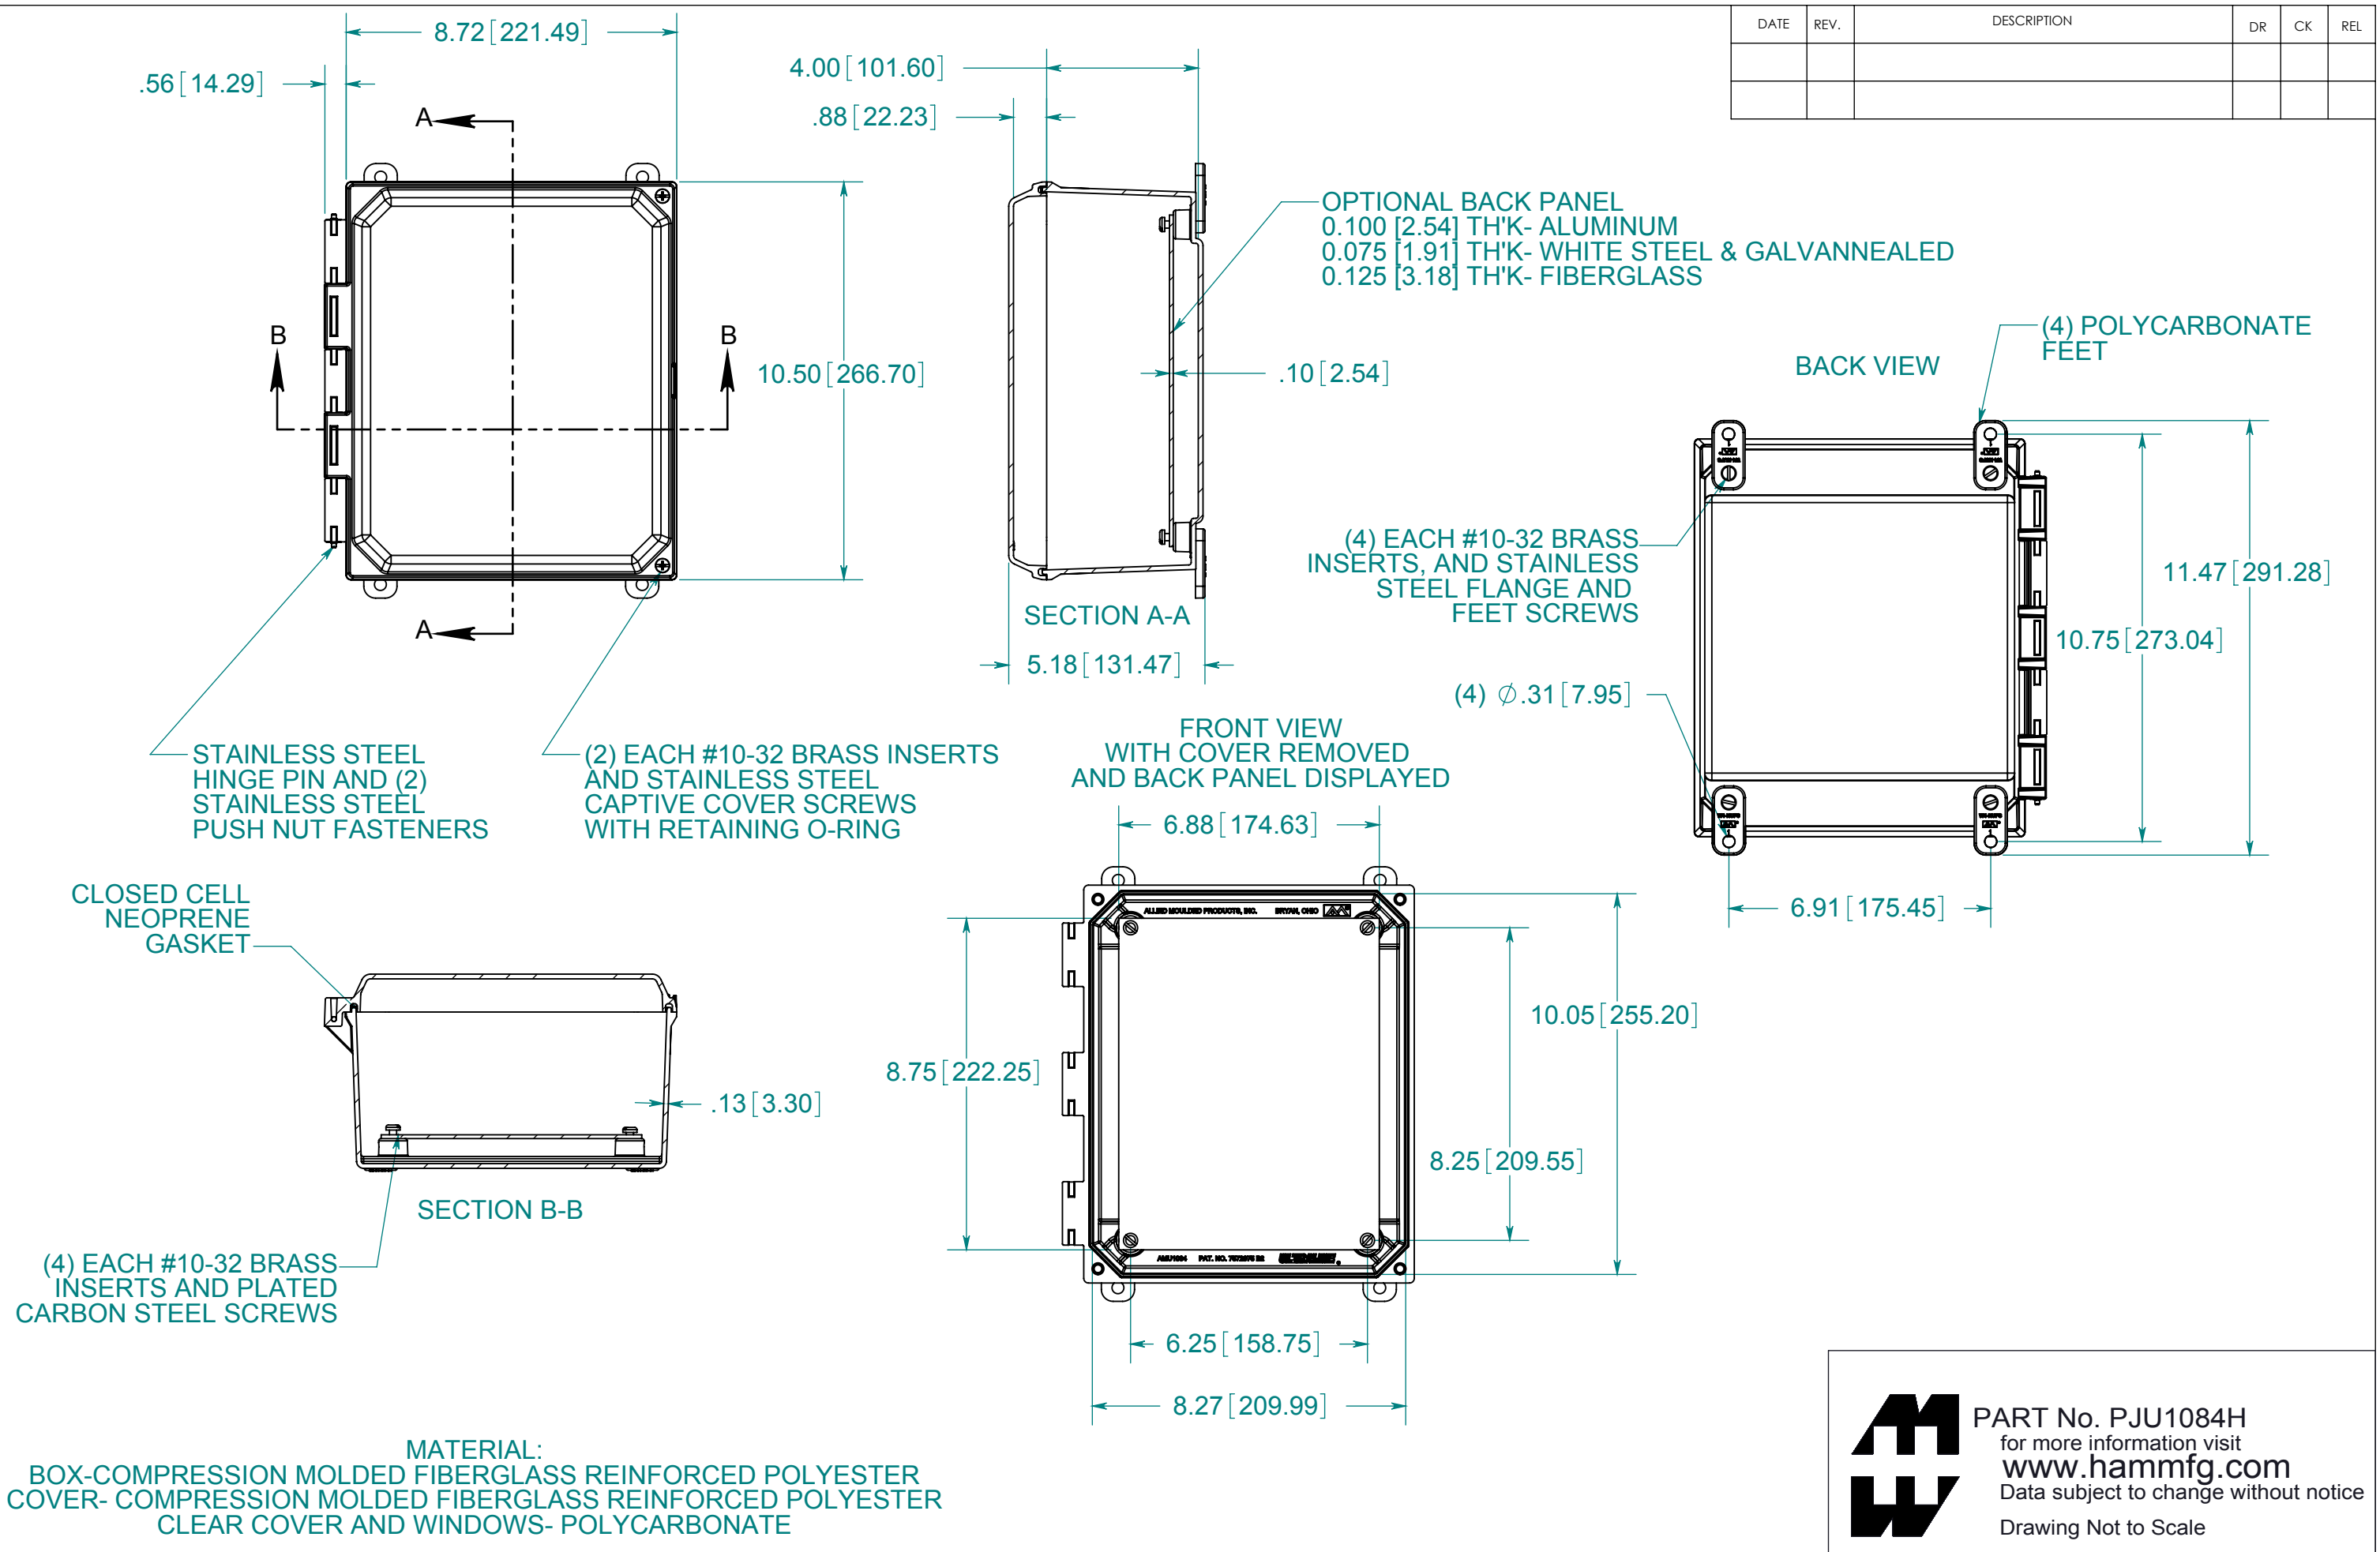

DATE	REV.	DESCRIPTION	DR	CK	REL

**HW** PART No. PJU1084H  
 for more information visit  
[www.hammfg.com](http://www.hammfg.com)  
 Data subject to change without notice  
 Drawing Not to Scale