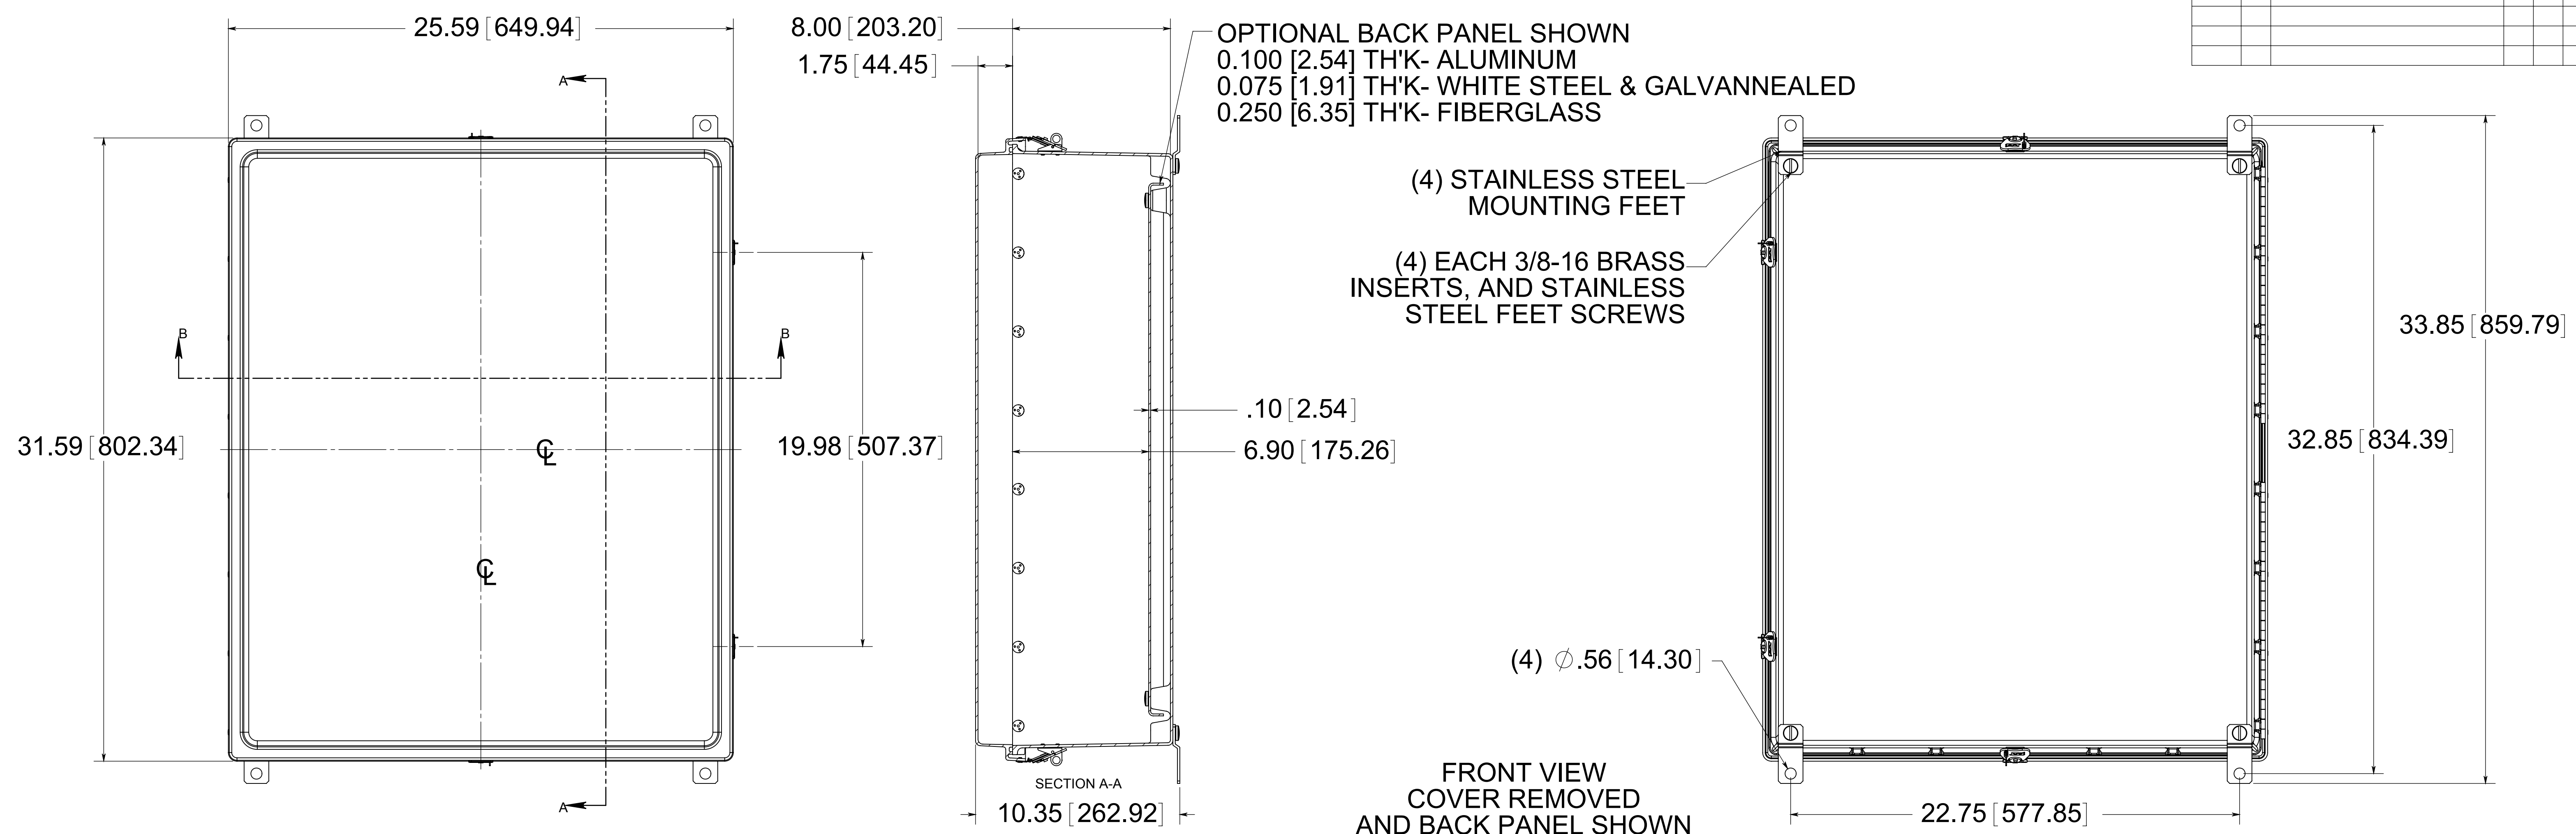

| DATE | SYM. | DESCRIPTION | DR | CK | REL |
|------|------|-------------|----|----|-----|
| | | | | | |
| | | | | | |
| | | | | | |

PART No. PJ30248RT
 for more information visit
www.hammfg.com
 Data subject to change without notice
 Drawing Not to Scale