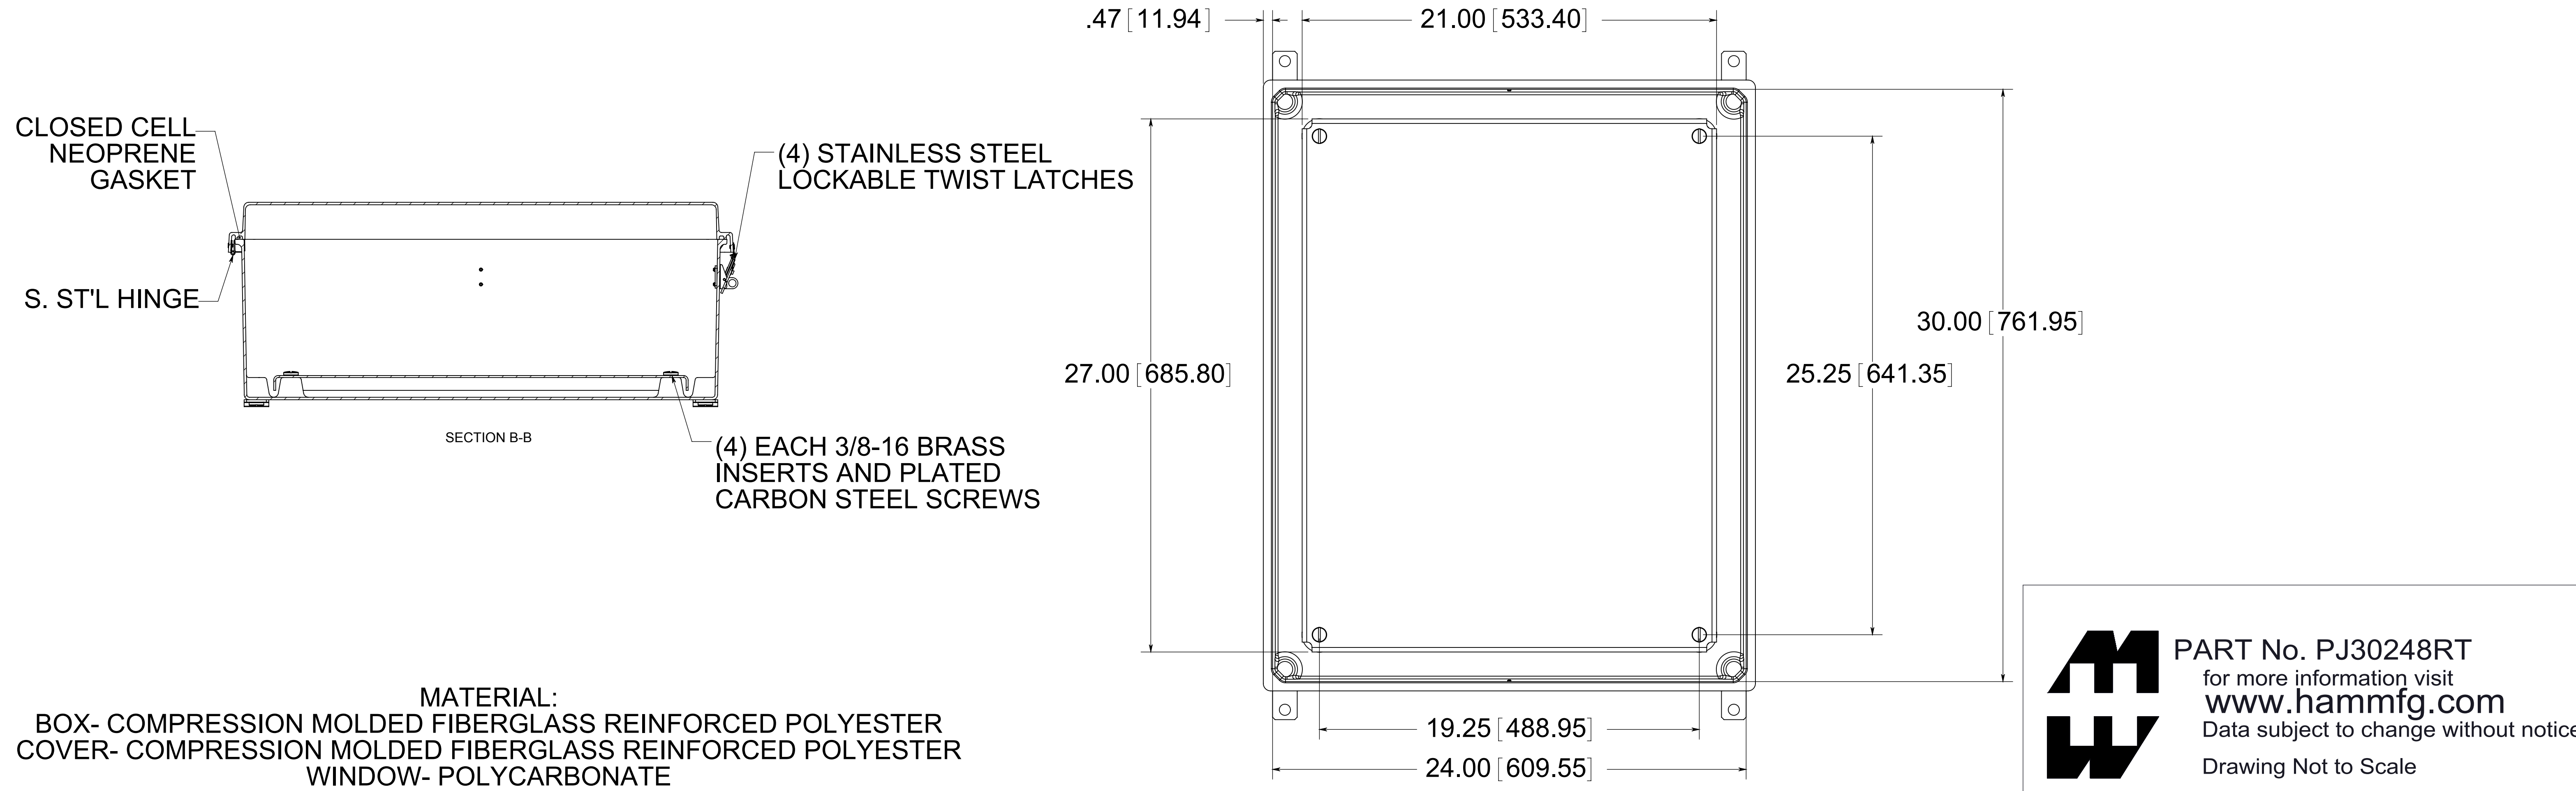

| DATE | SYM. | DESCRIPTION | DR | CK | REL |
|------|------|-------------|----|----|-----|
| | | | | | |
| | | | | | |
| | | | | | |

PART No. PJ30248RT
 for more information visit
www.hammfg.com
 Data subject to change without notice
 Drawing Not to Scale