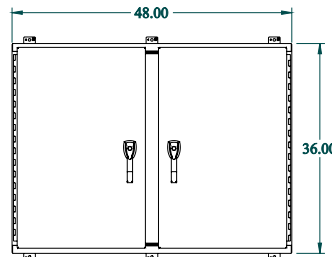

PART No. **HN4WM364812SS**

for more information visit
www.hamfmg.com

Data subject to change without notice

Isometric drawing Not to Scale

ISOMETRIC VIEW

TOP VIEW

INNER PANEL

BACK VIEW

SIDE VIEW

FRONT VIEW

SIDE VIEW

BOTTOM VIEW