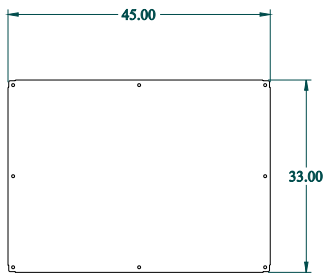

PART No. **HN4WM364812SS**

for more information visit
www.hamfmg.com

Data subject to change without notice

Isometric drawing Not to Scale

ISOMETRIC VIEW

TOP VIEW

INNER PANEL

BACK VIEW

SIDE VIEW

FRONT VIEW

SIDE VIEW

BOTTOM VIEW