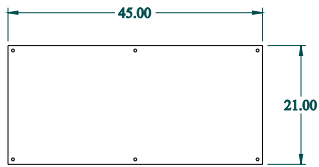

**PART No. HN4WM24488SS**  
 for more information visit  
[www.hammfg.com](http://www.hammfg.com)  
 Data subject to change without notice  
 Isometric drawing Not to Scale

ISOMETRIC VIEW

TOP VIEW

INNER PANEL

BACK VIEW

SIDE VIEW

FRONT VIEW

SIDE VIEW

BOTTOM VIEW