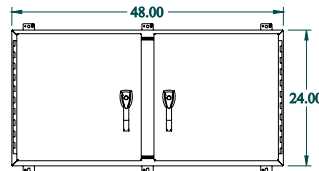

**PART No. HN4WM24488SS**  
 for more information visit  
[www.hammfg.com](http://www.hammfg.com)  
 Data subject to change without notice  
 Isometric drawing Not to Scale

ISOMETRIC VIEW

TOP VIEW

INNER PANEL

BACK VIEW

SIDE VIEW

FRONT VIEW

SIDE VIEW

BOTTOM VIEW