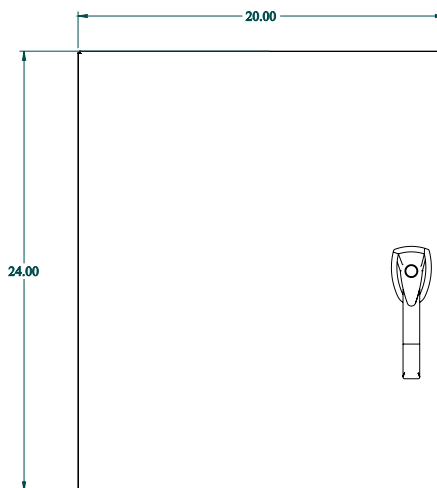

PART No. EN4SD242010SSWH

for more information visit
www.hamfmg.com
Data subject to change without notice
Isometric drawing Not to Scale

TOP VIEW

BACK VIEW

LEFT SIDE VIEW

FRONT VIEW

RIGHT SIDE VIEW

BOTTOM VIEW