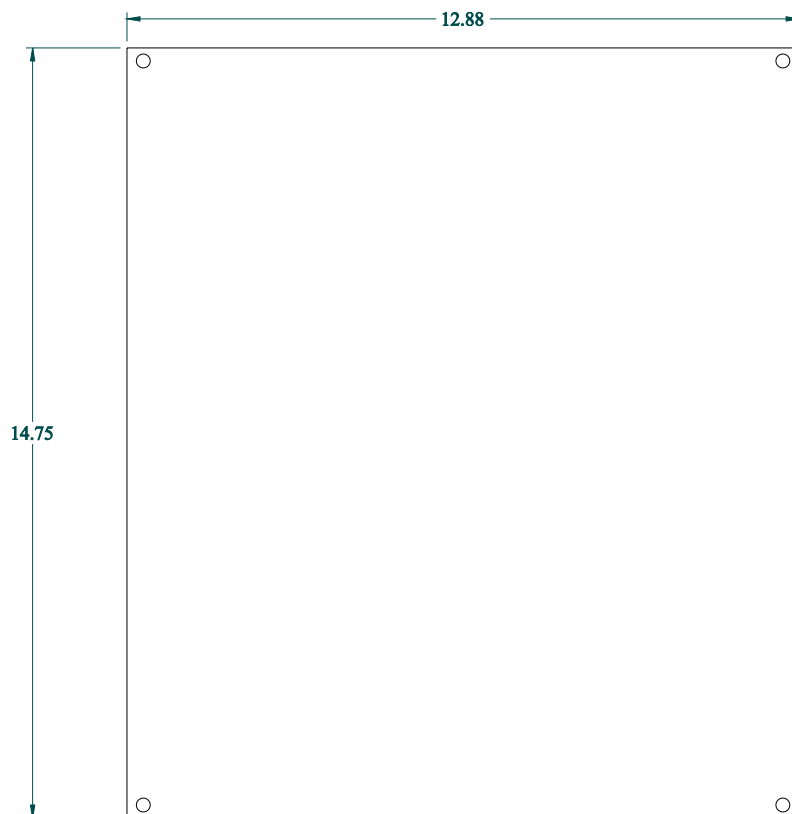

# PART No. 14A1513

for more information visit

[www.hammfg.com](http://www.hammfg.com)

Data subject to change without notice

Isometric drawing Not to Scale

**FRONT VIEW**

**SIDE VIEW**