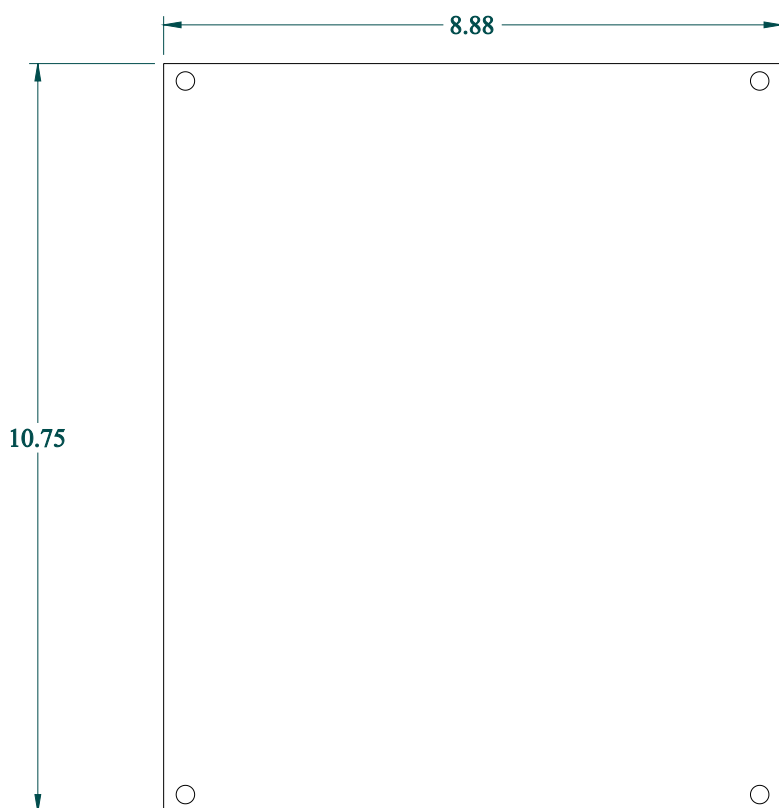

# PART No. 14A1109

for more information visit

[www.hammfg.com](http://www.hammfg.com)

Data subject to change without notice

Isometric drawing Not to Scale

**FRONT VIEW**

**SIDE VIEW**