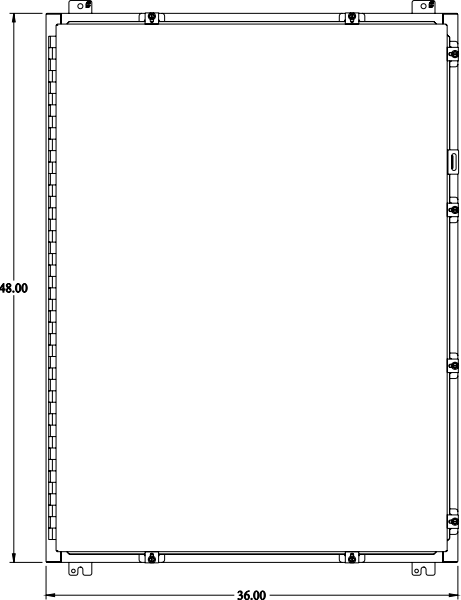

PART No. 1418N4SSS12

Data subject to change without notice
Isometric drawing Not to Scale

INNER PANEL

BACK VIEW

SIDE VIEW

TOP VIEW

FRONT VIEW

SIDE VIEW

BOTTOM VIEW

ISOMETRIC VIEW