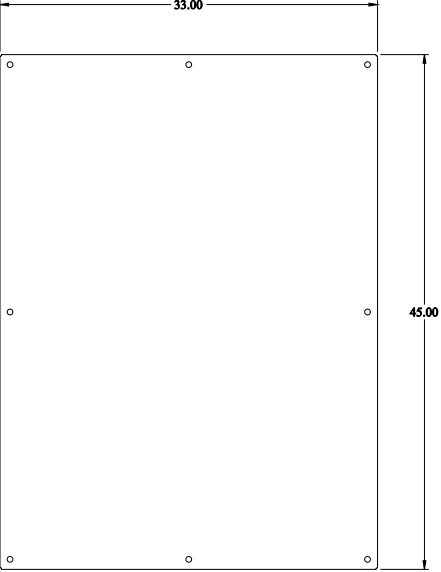

PART No. 1418N4SSS12

Data subject to change without notice
Isometric drawing Not to Scale

INNER PANEL

BACK VIEW

SIDE VIEW

TOP VIEW

FRONT VIEW

SIDE VIEW

BOTTOM VIEW

ISOMETRIC VIEW