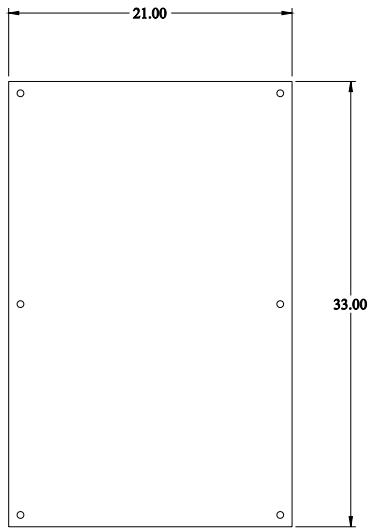

PART No. 1418N4SSL8

Data subject to change without notice

Isometric drawing Not to Scale

ISOMETRIC VIEW

TOP VIEW

INNER PANEL

BACK VIEW

SIDE VIEW

FRONT VIEW

SIDE VIEW

BOTTOM VIEW