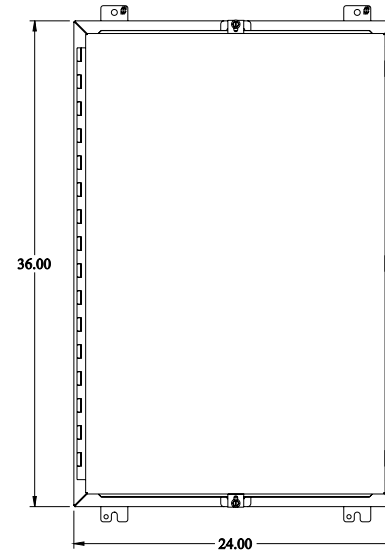

PART No. 1418N4SSL8

Data subject to change without notice

Isometric drawing Not to Scale

ISOMETRIC VIEW

TOP VIEW

INNER PANEL

BACK VIEW

SIDE VIEW

FRONT VIEW

SIDE VIEW

BOTTOM VIEW