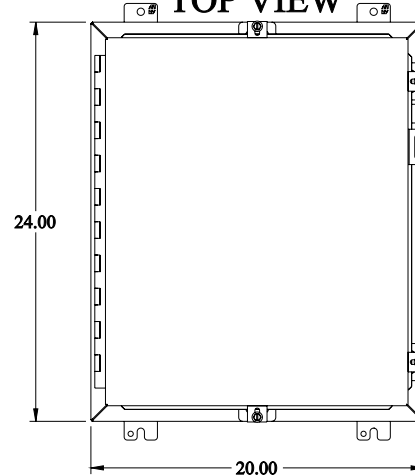

**PART No. 1418N4SSE8**

Data subject to change without notice

Isometric drawing Not to Scale

**ISOMETRIC VIEW**

8.00

**TOP VIEW**

17.00

21.00

**INNER PANEL**

**BACK VIEW**

**SIDE VIEW**

24.00

20.00

**FRONT VIEW**

**SIDE VIEW**

**BOTTOM VIEW**