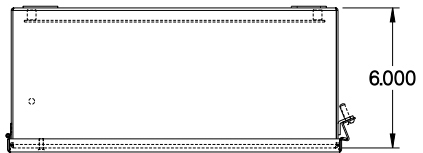

**PART No. 1414N4PHSSO6**

Data subject to change without notice

TOP VIEW

ISOMETRIC VIEW

Gross Automation (877) 268-3700 · [www.hammondenclosuresales.com](http://www.hammondenclosuresales.com) · [sales@grossautomation.com](mailto:sales@grossautomation.com)

BACK VIEW

LEFT SIDE VIEW

FRONT VIEW

RIGHT SIDE VIEW

INNER PANEL

BOTTOM VIEW