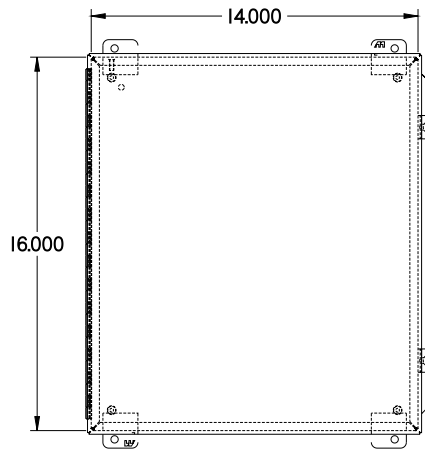

**PART No. 1414N4PHSSO6**

Data subject to change without notice

TOP VIEW

ISOMETRIC VIEW

Gross Automation (877) 268-3700 · [www.hammondenclosuresales.com](http://www.hammondenclosuresales.com) · [sales@grossautomation.com](mailto:sales@grossautomation.com)

BACK VIEW

LEFT SIDE VIEW

FRONT VIEW

RIGHT SIDE VIEW

INNER PANEL

BOTTOM VIEW