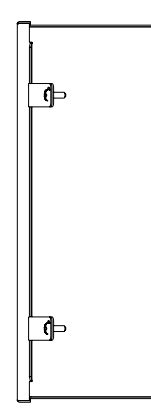

**PART No. 1414N4PHSSO6**

Data subject to change without notice

TOP VIEW

ISOMETRIC VIEW

Gross Automation (877) 268-3700 · [www.hammondenclosuresales.com](http://www.hammondenclosuresales.com) · [sales@grossautomation.com](mailto:sales@grossautomation.com)

BACK VIEW

LEFT SIDE VIEW

FRONT VIEW

RIGHT SIDE VIEW

INNER PANEL

BOTTOM VIEW