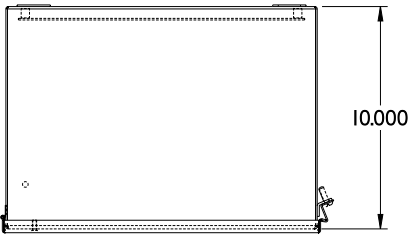

**PART No. 1414N4PHSSO10**

Data subject to change without notice

Gross Automation (877) 268-3700 · [www.hammondenclosuresales.com](http://www.hammondenclosuresales.com) · [sales@grossautomation.com](mailto:sales@grossautomation.com)

TOP VIEW

ISOMETRIC VIEW

BACK VIEW

LEFT SIDE VIEW

FRONT VIEW

RIGHT SIDE VIEW

INNER PANEL

BOTTOM VIEW