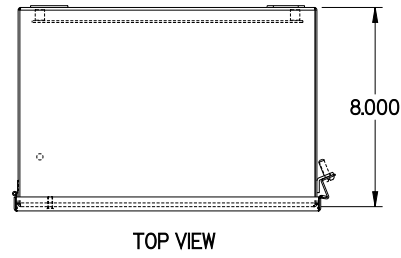

PART No. 1414N4PHSSM8

Data subject to change without notice

Gross Automation (877) 268-3700 · www.hammondenclosuresales.com · sales@grossautomation.com