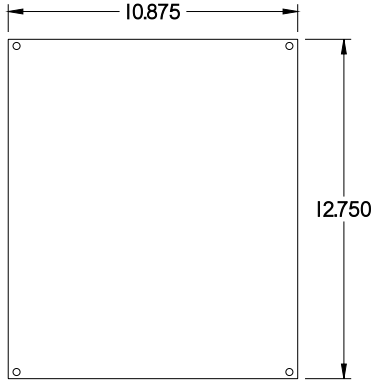

PART No. 1414N4PHSSM6

Data subject to change without notice

TOP VIEW

ISOMETRIC VIEW

Gross Automation (877) 268-3700 · www.hammondenclosuresales.com · sales@grossautomation.com

BACK VIEW

LEFT SIDE VIEW

FRONT VIEW

RIGHT SIDE VIEW

INNER PANEL

BOTTOM VIEW