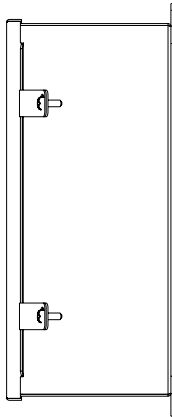

PART No. 1414N4PHSSM6

Data subject to change without notice

TOP VIEW

ISOMETRIC VIEW

Gross Automation (877) 268-3700 · www.hammondenclosuresales.com · sales@grossautomation.com

BACK VIEW

LEFT SIDE VIEW

FRONT VIEW

RIGHT SIDE VIEW

INNER PANEL

BOTTOM VIEW