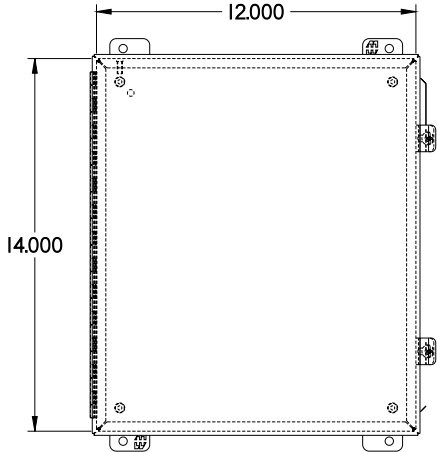

PART No. 1414N4PHSSM6

Data subject to change without notice

TOP VIEW

ISOMETRIC VIEW

Gross Automation (877) 268-3700 · www.hammondenclosuresales.com · sales@grossautomation.com

BACK VIEW

LEFT SIDE VIEW

FRONT VIEW

RIGHT SIDE VIEW

INNER PANEL

BOTTOM VIEW