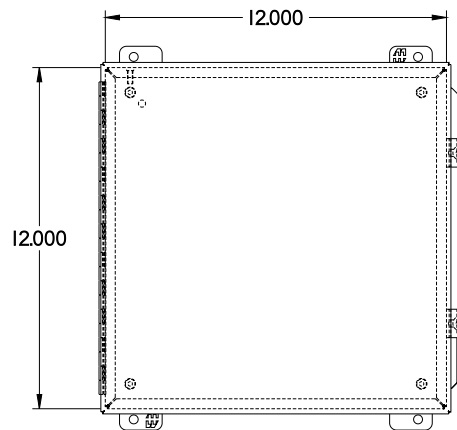

PART No. 1414N4PHSSL6

Data subject to change without notice

TOP VIEW

ISOMETRIC VIEW

Gross Automation (877) 268-3700 · www.hammondenclosuresales.com · sales@grossautomation.com

BACK VIEW

LEFT SIDE VIEW

FRONT VIEW

RIGHT SIDE VIEW

INNER PANEL

BOTTOM VIEW