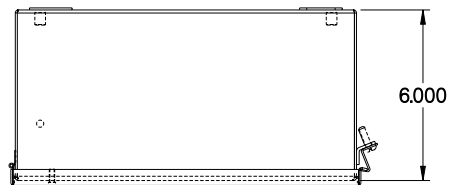

PART No. 1414N4PHSSL6

Data subject to change without notice

TOP VIEW

ISOMETRIC VIEW

Gross Automation (877) 268-3700 · www.hammondenclosuresales.com · sales@grossautomation.com

BACK VIEW

LEFT SIDE VIEW

FRONT VIEW

RIGHT SIDE VIEW

INNER PANEL

BOTTOM VIEW