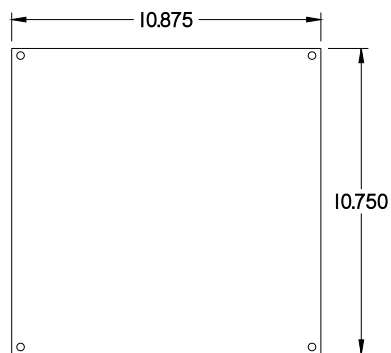

PART No. 1414N4PHSSL6

Data subject to change without notice

TOP VIEW

ISOMETRIC VIEW

Gross Automation (877) 268-3700 · www.hammondenclosuresales.com · sales@grossautomation.com

BACK VIEW

LEFT SIDE VIEW

FRONT VIEW

RIGHT SIDE VIEW

INNER PANEL

BOTTOM VIEW