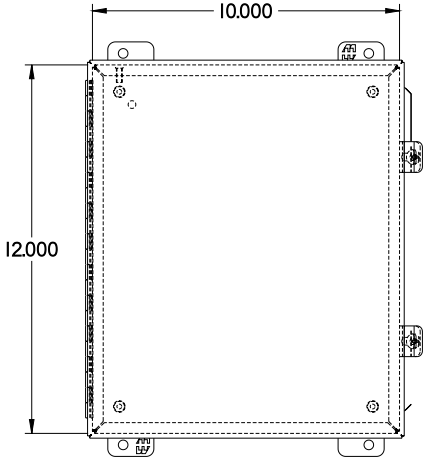

**PART No. 1414N4PHSSK**

Data subject to change without notice

TOP VIEW

ISOMETRIC VIEW

Gross Automation (877) 268-3700 · www.hammondenclosuresales.com · sales@grossautomation.com

BACK VIEW

LEFT SIDE VIEW

FRONT VIEW

RIGHT SIDE VIEW

INNER PANEL

BOTTOM VIEW