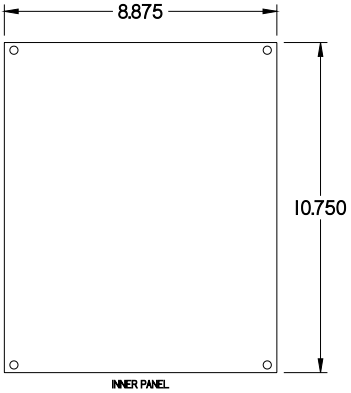

**PART No. 1414N4PHSSK**

Data subject to change without notice

TOP VIEW

ISOMETRIC VIEW

Gross Automation (877) 268-3700 · www.hammondenclosuresales.com · sales@grossautomation.com

BACK VIEW

LEFT SIDE VIEW

FRONT VIEW

RIGHT SIDE VIEW

INNER PANEL

BOTTOM VIEW