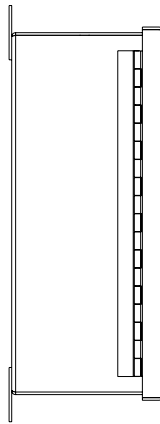

PART No. 1414N4PHSSI

Data subject to change without notice

TOP VIEW

ISOMETRIC VIEW

Gross Automation (877) 268-3700 · [www.hammondenclosuresales.com](http://www.hammondenclosuresales.com) · [sales@grossautomation.com](mailto:sales@grossautomation.com)

BACK VIEW

LEFT SIDE VIEW

FRONT VIEW

RIGHT SIDE VIEW

INNER PANEL

BOTTOM VIEW