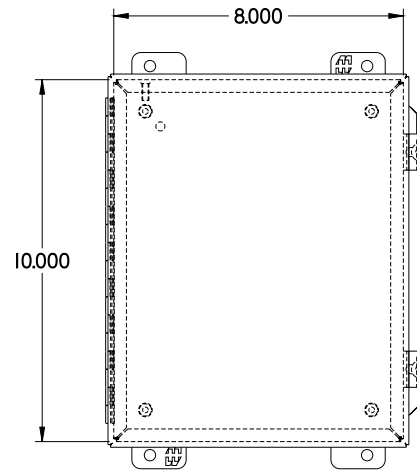

PART No. 1414N4PHSSI

Data subject to change without notice

TOP VIEW

ISOMETRIC VIEW

Gross Automation (877) 268-3700 · [www.hammondenclosuresales.com](http://www.hammondenclosuresales.com) · [sales@grossautomation.com](mailto:sales@grossautomation.com)

BACK VIEW

LEFT SIDE VIEW

FRONT VIEW

RIGHT SIDE VIEW

INNER PANEL

BOTTOM VIEW