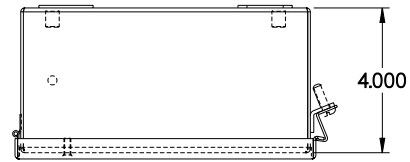

PART No. 1414N4PHSSI

Data subject to change without notice

TOP VIEW

ISOMETRIC VIEW

Gross Automation (877) 268-3700 · [www.hammondenclosuresales.com](http://www.hammondenclosuresales.com) · [sales@grossautomation.com](mailto:sales@grossautomation.com)

BACK VIEW

LEFT SIDE VIEW

FRONT VIEW

RIGHT SIDE VIEW

INNER PANEL

BOTTOM VIEW