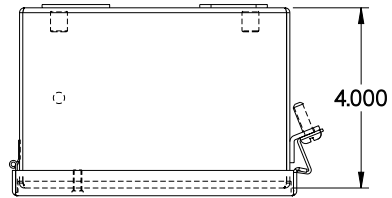

PART No. 1414N4PHSSG4

Data subject to change without notice

Gross Automation (877) 268-3700 · www.hammondenclosuresales.com · sales@grossautomation.com

TOP VIEW

ISOMETRIC VIEW

BACK VIEW

LEFT SIDE VIEW

FRONT VIEW

RIGHT SIDE VIEW

INNER PANEL

BOTTOM VIEW