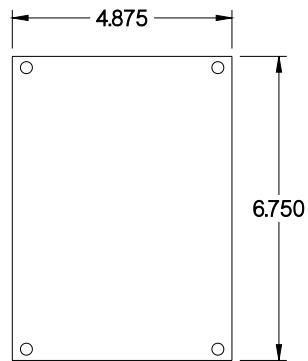

PART No. 1414N4PHSSG4

Data subject to change without notice

Gross Automation (877) 268-3700 · www.hammondenclosuresales.com · sales@grossautomation.com

TOP VIEW

ISOMETRIC VIEW

BACK VIEW

LEFT SIDE VIEW

FRONT VIEW

RIGHT SIDE VIEW

INNER PANEL

BOTTOM VIEW