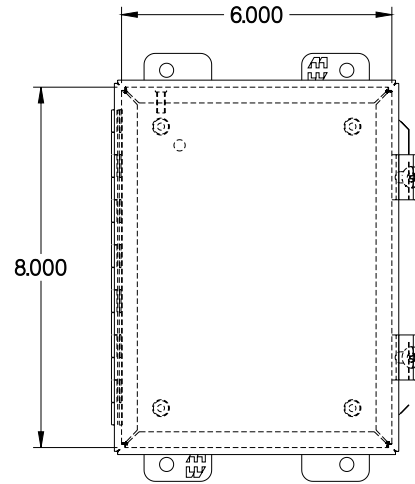

PART No. 1414N4PHSSG4

Data subject to change without notice

Gross Automation (877) 268-3700 · www.hammondenclosuresales.com · sales@grossautomation.com

TOP VIEW

ISOMETRIC VIEW

BACK VIEW

LEFT SIDE VIEW

FRONT VIEW

RIGHT SIDE VIEW

INNER PANEL

BOTTOM VIEW