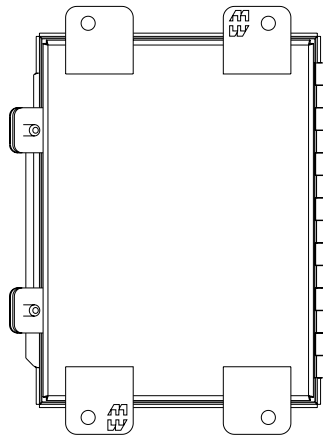

PART No. 1414N4PHSSG4

Data subject to change without notice

Gross Automation (877) 268-3700 · www.hammondenclosuresales.com · sales@grossautomation.com

TOP VIEW

ISOMETRIC VIEW

BACK VIEW

LEFT SIDE VIEW

FRONT VIEW

RIGHT SIDE VIEW

INNER PANEL

BOTTOM VIEW