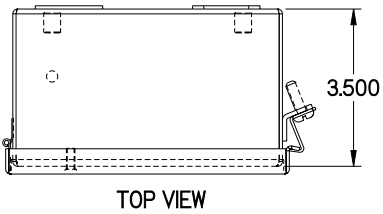

PART No. 1414N4PHSSG

Data subject to change without notice

TOP VIEW

ISOMETRIC VIEW

Gross Automation (877) 268-3700 · www.hammondenclosuresales.com · sales@grossautomation.com

BACK VIEW

LEFT SIDE VIEW

FRONT VIEW

RIGHT SIDE VIEW

INNER PANEL

BOTTOM VIEW