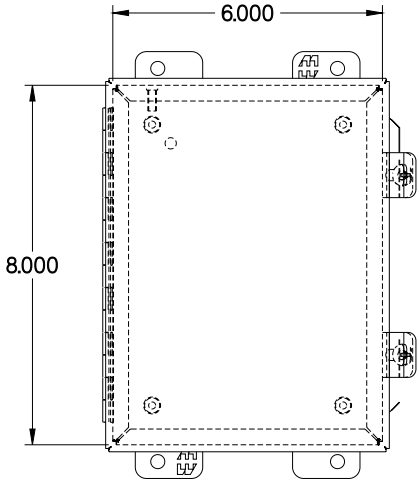

PART No. 1414N4PHSSG

Data subject to change without notice

TOP VIEW

ISOMETRIC VIEW

Gross Automation (877) 268-3700 · www.hammondenclosuresales.com · sales@grossautomation.com

BACK VIEW

LEFT SIDE VIEW

FRONT VIEW

RIGHT SIDE VIEW

INNER PANEL

BOTTOM VIEW