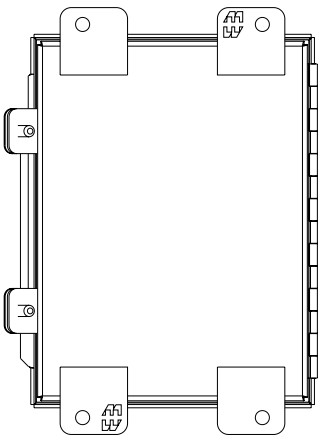

PART No. 1414N4PHSSG

Data subject to change without notice

TOP VIEW

ISOMETRIC VIEW

Gross Automation (877) 268-3700 · www.hammondenclosuresales.com · sales@grossautomation.com

BACK VIEW

LEFT SIDE VIEW

FRONT VIEW

RIGHT SIDE VIEW

INNER PANEL

BOTTOM VIEW