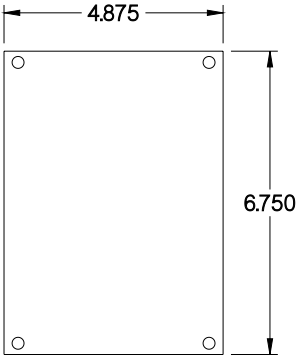

PART No. 1414N4PHSSG

Data subject to change without notice

TOP VIEW

ISOMETRIC VIEW

Gross Automation (877) 268-3700 · www.hammondenclosuresales.com · sales@grossautomation.com

BACK VIEW

LEFT SIDE VIEW

FRONT VIEW

RIGHT SIDE VIEW

INNER PANEL

BOTTOM VIEW