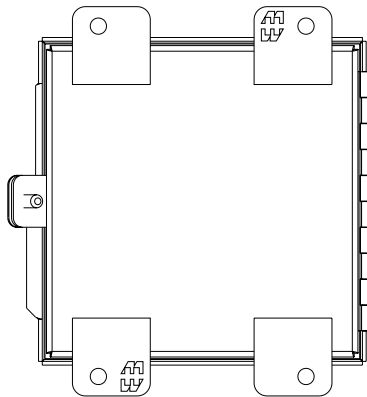

PART No. 1414N4PHSSE

Data subject to change without notice

Gross Automation (877) 268-3700 · www.hammondenclosuresales.com · sales@grossautomation.com

TOP VIEW

ISOMETRIC VIEW

BACK VIEW

LEFT SIDE VIEW

FRONT VIEW

RIGHT SIDE VIEW

INNER PANEL

BOTTOM VIEW