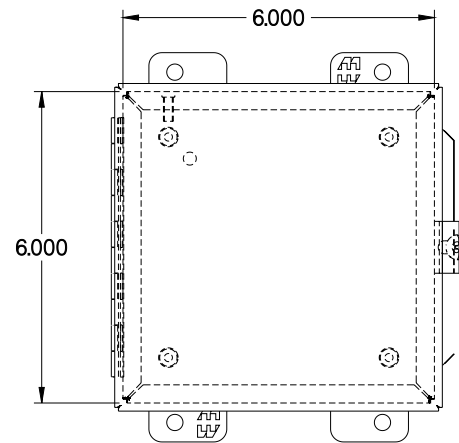

PART No. 1414N4PHSSE

Data subject to change without notice

Gross Automation (877) 268-3700 · www.hammondenclosuresales.com · sales@grossautomation.com

TOP VIEW

ISOMETRIC VIEW

BACK VIEW

LEFT SIDE VIEW

FRONT VIEW

RIGHT SIDE VIEW

INNER PANEL

BOTTOM VIEW