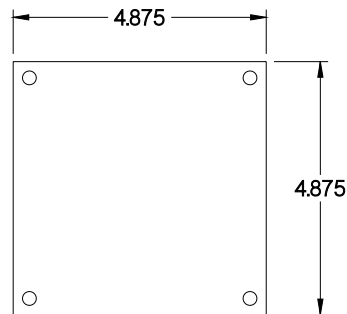

PART No. 1414N4PHSSE

Data subject to change without notice

Gross Automation (877) 268-3700 · www.hammondenclosuresales.com · sales@grossautomation.com

TOP VIEW

ISOMETRIC VIEW

BACK VIEW

LEFT SIDE VIEW

FRONT VIEW

RIGHT SIDE VIEW

INNER PANEL

BOTTOM VIEW