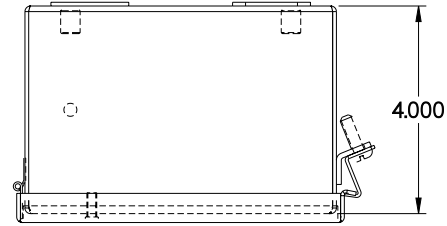

PART No. 1414N4PHSSE

Data subject to change without notice

Gross Automation (877) 268-3700 · www.hammondenclosuresales.com · sales@grossautomation.com

TOP VIEW

ISOMETRIC VIEW

BACK VIEW

LEFT SIDE VIEW

FRONT VIEW

RIGHT SIDE VIEW

INNER PANEL

BOTTOM VIEW