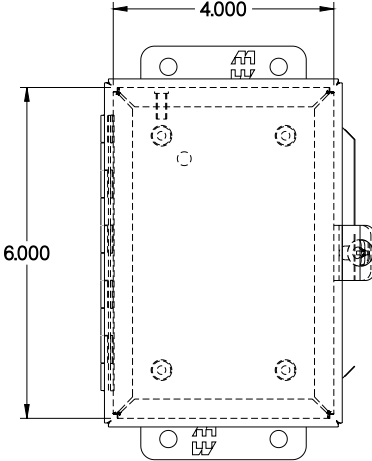

PART No. 1414N4PHSSC4

Data subject to change without notice

Gross Automation (877) 268-3700 · www.hammondenclosuresales.com · sales@grossautomation.com

TOP VIEW

ISOMETRIC VIEW

BACK VIEW

LEFT SIDE VIEW

FRONT VIEW

RIGHT SIDE VIEW

INNER PANEL

BOTTOM VIEW