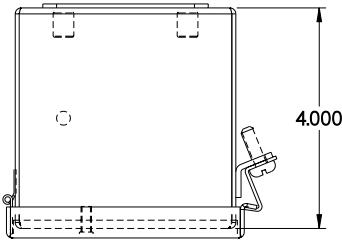

PART No. 1414N4PHSSC4

Data subject to change without notice

Gross Automation (877) 268-3700 · www.hammondenclosuresales.com · sales@grossautomation.com

TOP VIEW

ISOMETRIC VIEW

BACK VIEW

LEFT SIDE VIEW

FRONT VIEW

RIGHT SIDE VIEW

INNER PANEL

BOTTOM VIEW