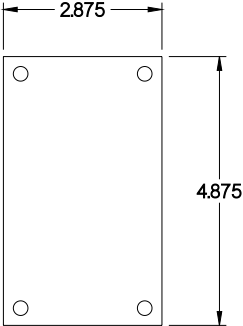

PART No. 1414N4PHSSC4

Data subject to change without notice

Gross Automation (877) 268-3700 · www.hammondenclosuresales.com · sales@grossautomation.com

TOP VIEW

ISOMETRIC VIEW

BACK VIEW

LEFT SIDE VIEW

FRONT VIEW

RIGHT SIDE VIEW

INNER PANEL

BOTTOM VIEW